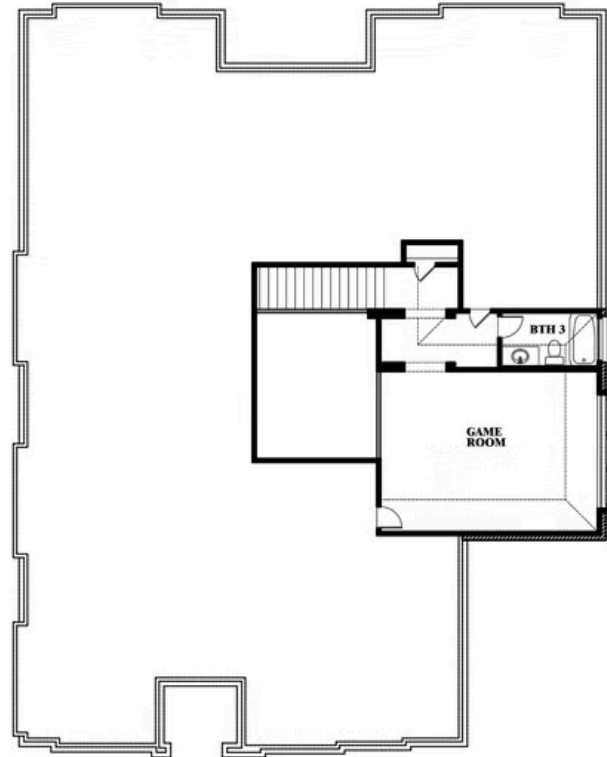

Primrose II

HOMES FROM
\$636,990

CLASSIC SERIES

CRYSTAL LAKE ESTATES

143 CRYSTAL LAKE LANE, RED OAK, TX 75154

3,299
SQUARE FEET

3
BEDROOMS

3.5
BATHROOMS

3
CAR GARAGE

ELEVATION A

ELEVATION B

ELEVATION B

ELEVATION C

ELEVATION C

Primrose II

CRYSTAL LAKE ESTATES

143 CRYSTAL LAKE LANE, RED OAK, TX 75154

Primrose II

This brochure is for general informational purposes and is to be used as a guide only. Changes may be made during the development process and floorplans, dimensions, fixtures, fittings, finishes and specifications are subject to change without notice. Window placement, balcony configuration, wardrobe sizes and living areas may vary slightly within each plan type. EQUAL HOUSING OPPORTUNITY