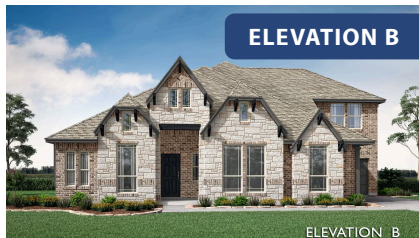

Primrose II

HOMES FROM
\$636,990

CLASSIC SERIES

CRYSTAL LAKE ESTATES

143 CRYSTAL LAKE LANE, RED OAK, TX 75154

3,299
SQUARE FEET

3
BEDROOMS

3.5
BATHROOMS

3
CAR GARAGE

ELEVATION A

ELEVATION B

ELEVATION B

ELEVATION C

ELEVATION C

Primrose II

CRYSTAL LAKE ESTATES