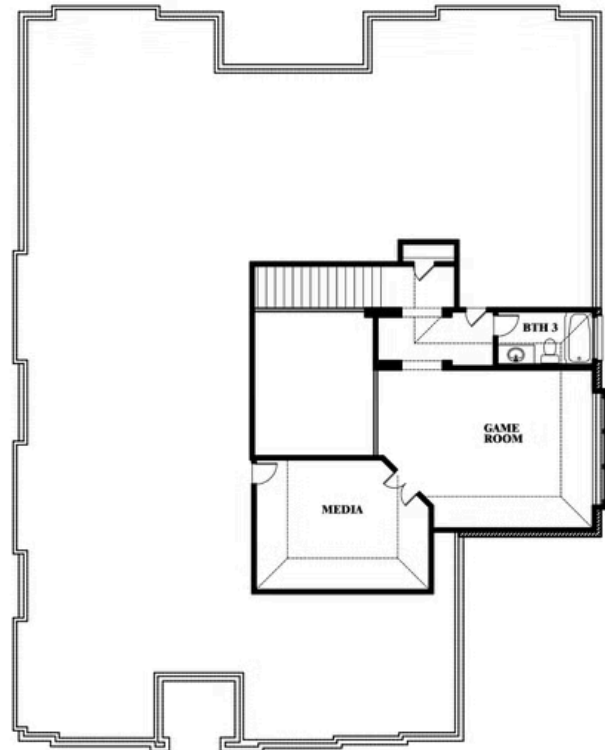

Primrose III

CRYSTAL LAKE ESTATES

143 CRYSTAL LAKE LANE, RED OAK, TX 75154

Primrose III

This brochure is for general informational purposes and is to be used as a guide only. Changes may be made during the development process and floorplans, dimensions, fixtures, fittings, finishes and specifications are subject to change without notice. Window placement, balcony configuration, wardrobe sizes and living areas may vary slightly within each plan type. EQUAL HOUSING OPPORTUNITY