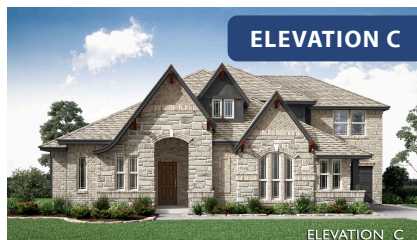

Primrose III

HOMES FROM
\$647,990

CLASSIC SERIES

CRYSTAL LAKE ESTATES

143 CRYSTAL LAKE LANE, RED OAK, TX 75154

3,483
SQUARE FEET

3
BEDROOMS

3.5
BATHROOMS

3
CAR GARAGE

Primrose III

CRYSTAL LAKE ESTATES

143 CRYSTAL LAKE LANE, RED OAK, TX 75154

Primrose III

This brochure is for general informational purposes and is to be used as a guide only. Changes may be made during the development process and floorplans, dimensions, fixtures, fittings, finishes and specifications are subject to change without notice. Window placement, balcony configuration, wardrobe sizes and living areas may vary slightly within each plan type. EQUAL HOUSING OPPORTUNITY