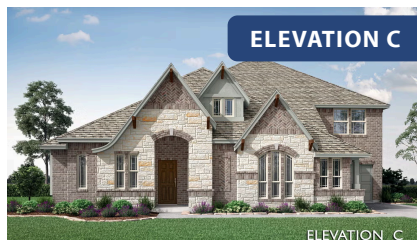

ELEVATION C

Document generated May 1, 2026. Prices, plans, square footage, features, amenities and materials are subject to change at any time without notice and vary among communities. Listed prices are for informational purposes only, are not binding, and do not create any contractual obligation(s). The price of any home is dependent on numerous factors, all of which are unique to a specific home, and is not guaranteed until specified in a binding contract. Pricing of elevations and additional optional beds/baths varies per plan. Some plans require a premium homesite. Renderings of homes are artist concepts and may not reflect exact colors and materials. Verify current tax rates & jurisdictions with the appropriate taxing authority.