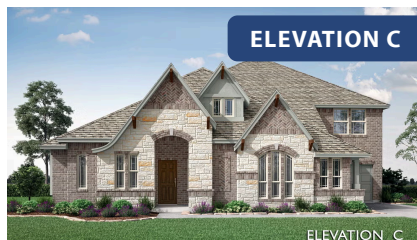

Primrose IV

HOMES FROM
\$648,990

CLASSIC SERIES

CRYSTAL LAKE ESTATES

143 CRYSTAL LAKE LANE, RED OAK, TX 75154

3,516
SQUARE FEET

3
BEDROOMS

3.5
BATHROOMS

3
CAR GARAGE

Primrose IV

CRYSTAL LAKE ESTATES

143 CRYSTAL LAKE LANE, RED OAK, TX 75154

Primrose IV

This brochure is for general informational purposes and is to be used as a guide only. Changes may be made during the development process and floorplans, dimensions, fixtures, fittings, finishes and specifications are subject to change without notice. Window placement, balcony configuration, wardrobe sizes and living areas may vary slightly within each plan type. EQUAL HOUSING OPPORTUNITY