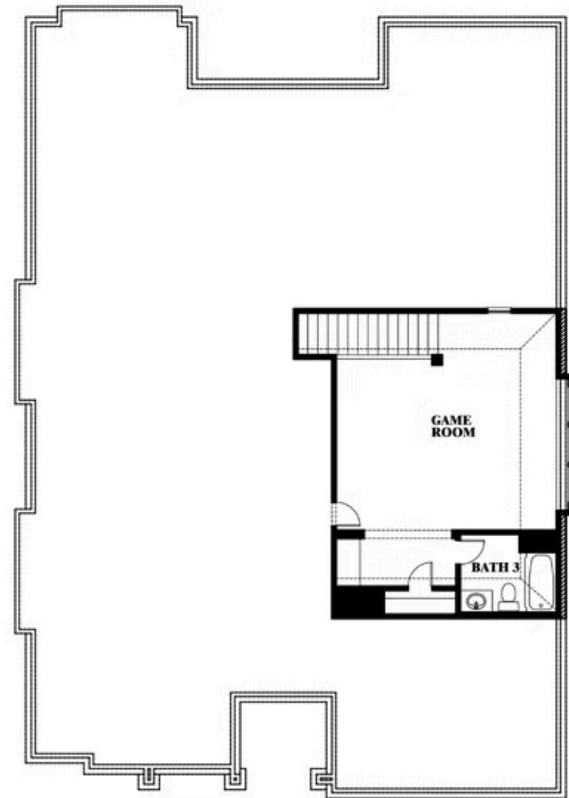

Carolina II Side Entry

HOMES FROM
\$531,990

CLASSIC SERIES

GLENBROOK

SPRING CIRCLE, RED OAK, TX 75154

2,777
SQUARE FEET

3
BEDROOMS

3.0
BATHROOMS

3
CAR GARAGE

ELEVATION R

ELEVATION S

ELEVATION S

ELEVATION T

ELEVATION T

Document generated Jan 9, 2026. Prices, plans, square footage, features, amenities and materials are subject to change at any time without notice and vary among communities. Listed prices are for informational purposes only, are not binding, and do not create any contractual obligation(s). The price of any home is dependent on numerous factors, all of which are unique to a specific home, and is not guaranteed until specified in a binding contract. Pricing of elevations and additional optional beds/baths varies per plan. Some plans require a premium homesite. Renderings of homes are artist concepts and may not reflect exact colors and materials. Verify current tax rates & jurisdictions with the appropriate taxing authority.

Carolina II Side Entry

GLENBROOK

SPRING CIRCLE, RED OAK, TX 75154

Carolina II Side Entry

This brochure is for general informational purposes and is to be used as a guide only. Changes may be made during the development process and floorplans, dimensions, fixtures, fittings, finishes and specifications are subject to change without notice. Window placement, balcony configuration, wardrobe sizes and living areas may vary slightly within each plan type. EQUAL HOUSING OPPORTUNITY