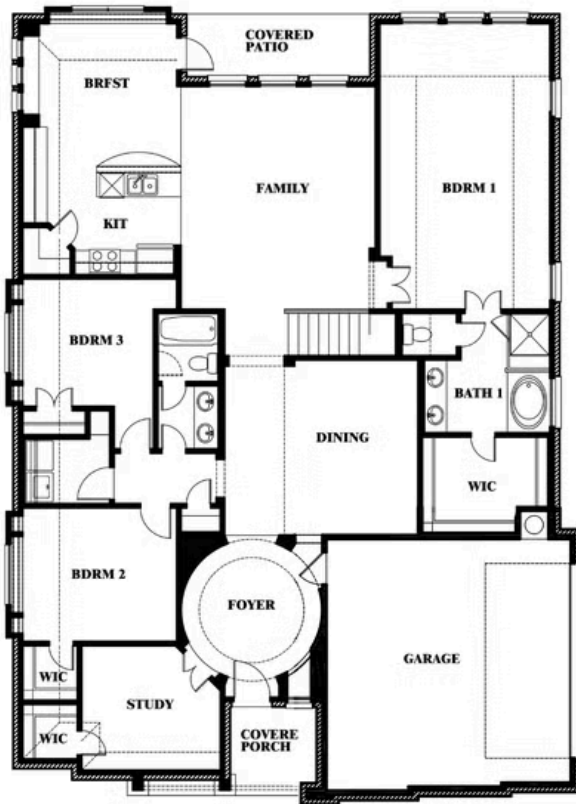

Carolina II Side Entry

HOMES FROM
\$531,990

CLASSIC SERIES

GLENBROOK

SPRING CIRCLE, RED OAK, TX 75154

2,777
SQUARE FEET

3
BEDROOMS

3.0
BATHROOMS

3
CAR GARAGE

ELEVATION R

ELEVATION S

ELEVATION S

ELEVATION T

ELEVATION T

Document generated Jan 9, 2026. Prices, plans, square footage, features, amenities and materials are subject to change at any time without notice and vary among communities. Listed prices are for informational purposes only, are not binding, and do not create any contractual obligation(s). The price of any home is dependent on numerous factors, all of which are unique to a specific home, and is not guaranteed until specified in a binding contract. Pricing of elevations and additional optional beds/baths varies per plan. Some plans require a premium homesite. Renderings of homes are artist concepts and may not reflect exact colors and materials. Verify current tax rates & jurisdictions with the appropriate taxing authority.

Carolina II Side Entry

GLENBROOK

SPRING CIRCLE, RED OAK, TX 75154

Carolina II Side Entry

This brochure is for general informational purposes and is to be used as a guide only. Changes may be made during the development process and floorplans, dimensions, fixtures, fittings, finishes and specifications are subject to change without notice. Window placement, balcony configuration, wardrobe sizes and living areas may vary slightly within each plan type. EQUAL HOUSING OPPORTUNITY