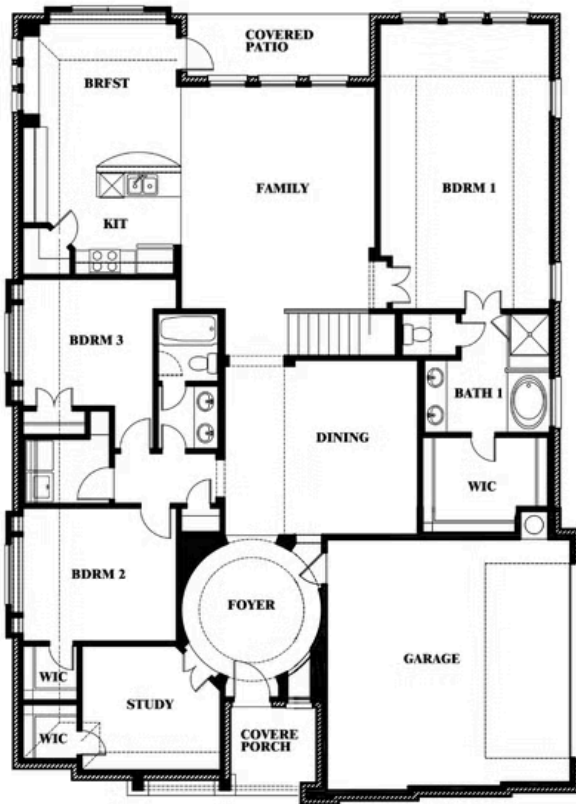

Carolina II Side Entry

HOMES FROM
\$481,990

CLASSIC SERIES

GLENBROOK

143 CRYSTAL LAKE LN, RED OAK, TX 75154

2,777
SQUARE FEET

3
BEDROOMS

3.0
BATHROOMS

3
CAR GARAGE

ELEVATION R

ELEVATION S

ELEVATION S

ELEVATION T

ELEVATION T

Carolina II Side Entry

GLENBROOK

143 CRYSTAL LAKE LN, RED OAK, TX 75154

Carolina II Side Entry

This brochure is for general informational purposes and is to be used as a guide only. Changes may be made during the development process and floorplans, dimensions, fixtures, fittings, finishes and specifications are subject to change without notice. Window placement, balcony configuration, wardrobe sizes and living areas may vary slightly within each plan type. EQUAL HOUSING OPPORTUNITY