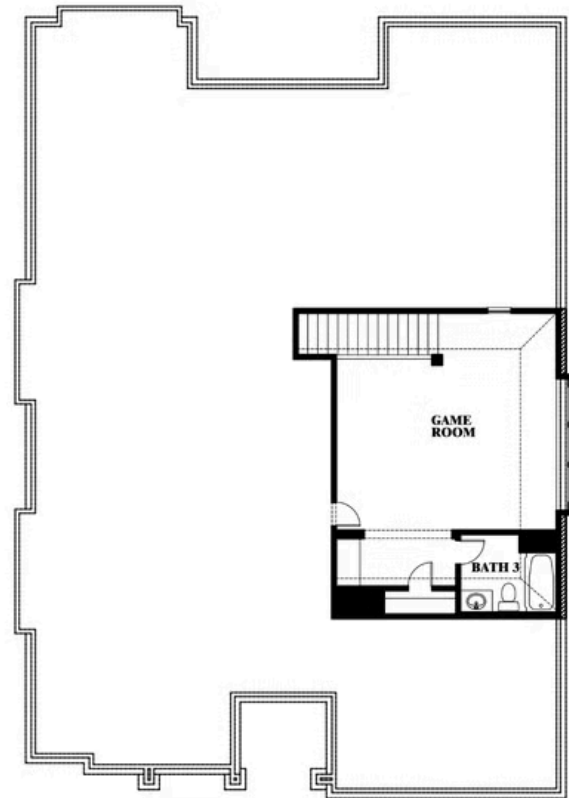

Carolina II Side Entry

HOMES FROM
\$481,990

CLASSIC SERIES

GLENBROOK

143 CRYSTAL LAKE LN, RED OAK, TX 75154

2,777
SQUARE FEET

3
BEDROOMS

3.0
BATHROOMS

3
CAR GARAGE

ELEVATION R

ELEVATION S

ELEVATION S

ELEVATION T

ELEVATION T

Carolina II Side Entry

GLENBROOK

143 CRYSTAL LAKE LN, RED OAK, TX 75154

Carolina II Side Entry

This brochure is for general informational purposes and is to be used as a guide only. Changes may be made during the development process and floorplans, dimensions, fixtures, fittings, finishes and specifications are subject to change without notice. Window placement, balcony configuration, wardrobe sizes and living areas may vary slightly within each plan type. EQUAL HOUSING OPPORTUNITY