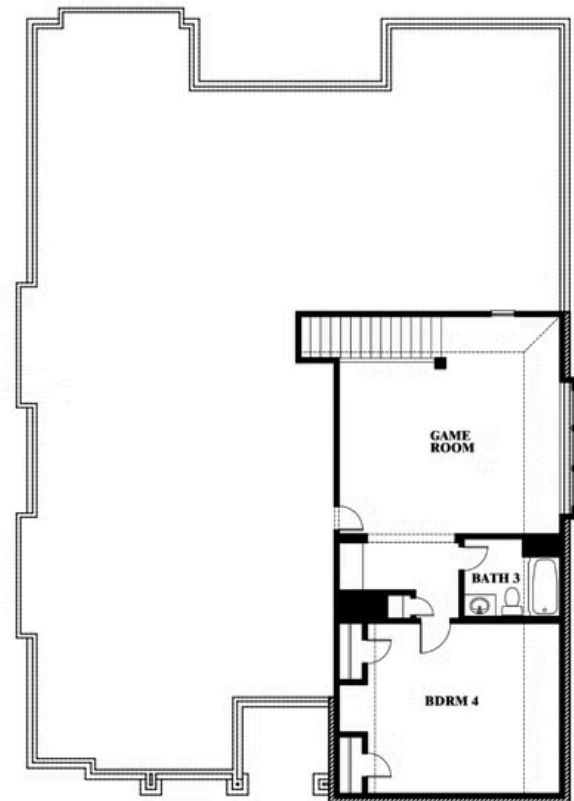

Carolina III Side Entry

GLENBROOK

SPRING CIRCLE, RED OAK, TX 75154

Carolina III Side Entry

This brochure is for general informational purposes and is to be used as a guide only. Changes may be made during the development process and floorplans, dimensions, fixtures, fittings, finishes and specifications are subject to change without notice. Window placement, balcony configuration, wardrobe sizes and living areas may vary slightly within each plan type. EQUAL HOUSING OPPORTUNITY