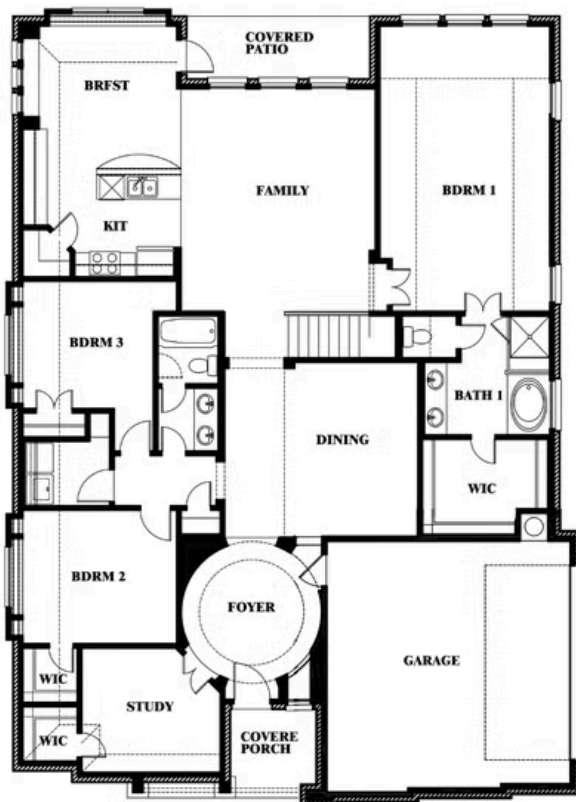

# Carolina III Side Entry

HOMES FROM  
**\$546,990**

CLASSIC SERIES

**GLENBROOK**

SPRING CIRCLE, RED OAK, TX 75154

**3,042**  
SQUARE FEET

**4**  
BEDROOMS

**3.0**  
BATHROOMS

**3**  
CAR GARAGE

**ELEVATION R**

**ELEVATION T**

ELEVATION T

**ELEVATION S**

Document generated Jan 9, 2026. Prices, plans, square footage, features, amenities and materials are subject to change at any time without notice and vary among communities. Listed prices are for informational purposes only, are not binding, and do not create any contractual obligation(s). The price of any home is dependent on numerous factors, all of which are unique to a specific home, and is not guaranteed until specified in a binding contract. Pricing of elevations and additional optional beds/baths varies per plan. Some plans require a premium homesite. Renderings of homes are artist concepts and may not reflect exact colors and materials. Verify current tax rates & jurisdictions with the appropriate taxing authority.

# Carolina III Side Entry

**GLENBROOK**

SPRING CIRCLE, RED OAK, TX 75154

## Carolina III Side Entry

This brochure is for general informational purposes and is to be used as a guide only. Changes may be made during the development process and floorplans, dimensions, fixtures, fittings, finishes and specifications are subject to change without notice. Window placement, balcony configuration, wardrobe sizes and living areas may vary slightly within each plan type. EQUAL HOUSING OPPORTUNITY