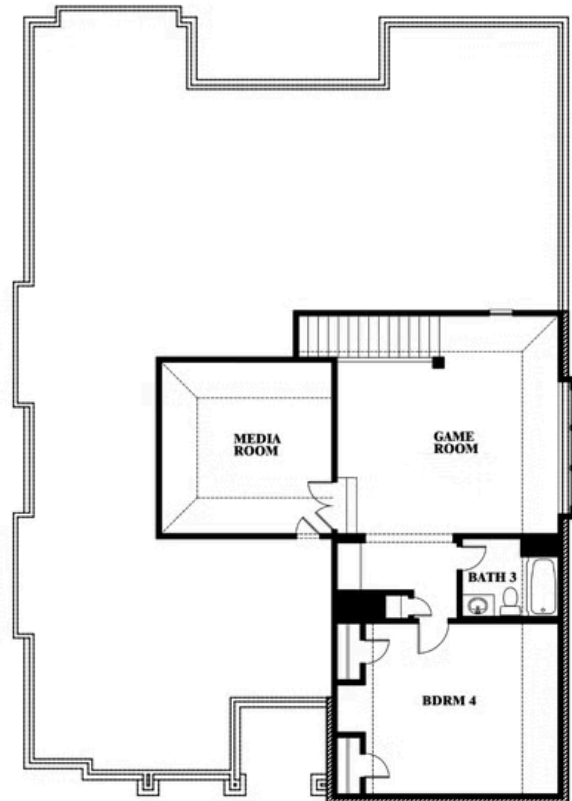

Carolina IV Side Entry

HOMES FROM
\$564,990

CLASSIC SERIES

GLENBROOK

SPRING CIRCLE, RED OAK, TX 75154

3,258
SQUARE FEET

4
BEDROOMS

3.0
BATHROOMS

3
CAR GARAGE

ELEVATION T

ELEVATION S

ELEVATION S

ELEVATION R

ELEVATION R

Carolina IV Side Entry

GLENBROOK

SPRING CIRCLE, RED OAK, TX 75154

Carolina IV Side Entry

This brochure is for general informational purposes and is to be used as a guide only. Changes may be made during the development process and floorplans, dimensions, fixtures, fittings, finishes and specifications are subject to change without notice. Window placement, balcony configuration, wardrobe sizes and living areas may vary slightly within each plan type. EQUAL HOUSING OPPORTUNITY