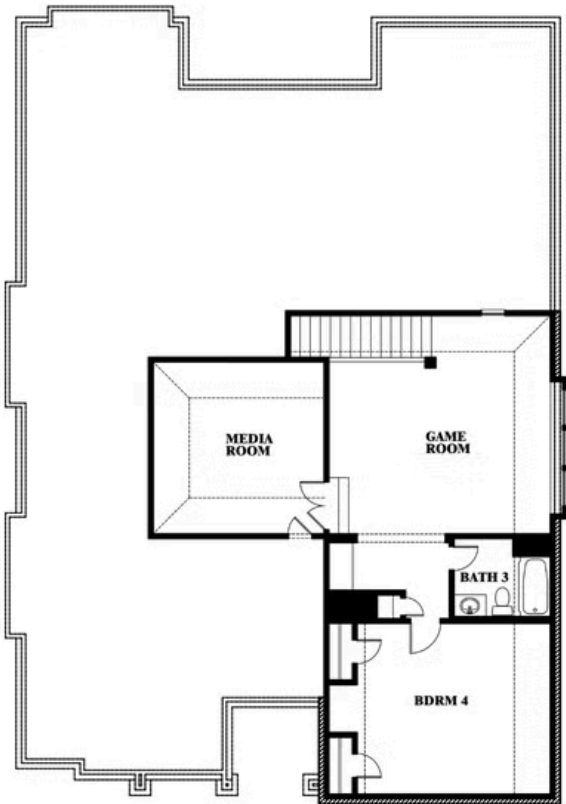

Carolina IV Side Entry

HOMES FROM
\$574,990

CLASSIC SERIES

GLENBROOK

SPRING CIRCLE, RED OAK, TX 75154

3,258
SQUARE FEET

4
BEDROOMS

3.0
BATHROOMS

3
CAR GARAGE

ELEVATION T

ELEVATION S

ELEVATION S

ELEVATION R

ELEVATION R

Document generated Apr 30, 2026. Prices, plans, square footage, features, amenities and materials are subject to change at any time without notice and vary among communities. Listed prices are for informational purposes only, are not binding, and do not create any contractual obligation(s). The price of any home is dependent on numerous factors, all of which are unique to a specific home, and is not guaranteed until specified in a binding contract. Pricing of elevations and additional optional beds/baths varies per plan. Some plans require a premium homesite. Renderings of homes are artist concepts and may not reflect exact colors and materials. Verify current tax rates & jurisdictions with the appropriate taxing authority.

Carolina IV Side Entry

GLENBROOK

SPRING CIRCLE, RED OAK, TX 75154

Carolina IV Side Entry

This brochure is for general informational purposes and is to be used as a guide only. Changes may be made during the development process and floorplans, dimensions, fixtures, fittings, finishes and specifications are subject to change without notice. Window placement, balcony configuration, wardrobe sizes and living areas may vary slightly within each plan type. EQUAL HOUSING OPPORTUNITY