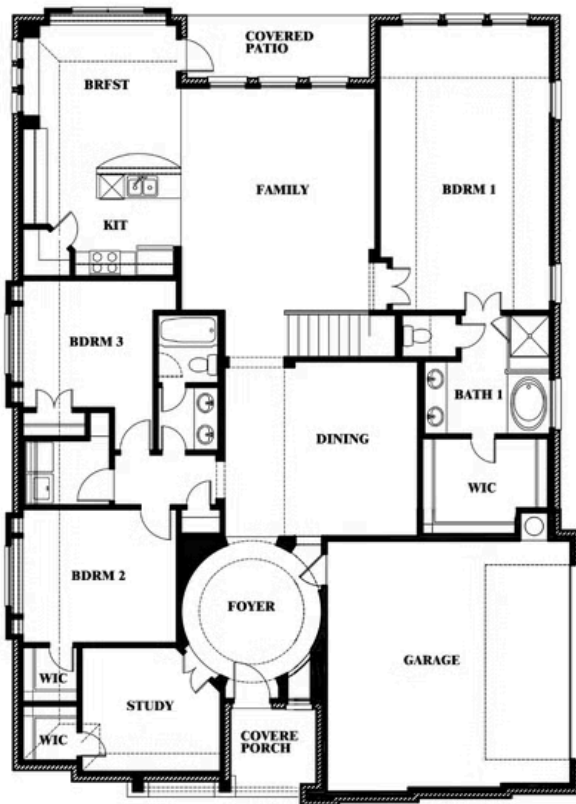

Carolina IV Side Entry

HOMES FROM
\$574,990

CLASSIC SERIES

GLENBROOK

SPRING CIRCLE, RED OAK, TX 75154

3,258
SQUARE FEET

4
BEDROOMS

3.0
BATHROOMS

3
CAR GARAGE

ELEVATION T

ELEVATION S

ELEVATION S

ELEVATION R

ELEVATION R

Document generated Apr 30, 2026. Prices, plans, square footage, features, amenities and materials are subject to change at any time without notice and vary among communities. Listed prices are for informational purposes only, are not binding, and do not create any contractual obligation(s). The price of any home is dependent on numerous factors, all of which are unique to a specific home, and is not guaranteed until specified in a binding contract. Pricing of elevations and additional optional beds/baths varies per plan. Some plans require a premium homesite. Renderings of homes are artist concepts and may not reflect exact colors and materials. Verify current tax rates & jurisdictions with the appropriate taxing authority.

Carolina IV Side Entry

GLENBROOK

SPRING CIRCLE, RED OAK, TX 75154

Carolina IV Side Entry

This brochure is for general informational purposes and is to be used as a guide only. Changes may be made during the development process and floorplans, dimensions, fixtures, fittings, finishes and specifications are subject to change without notice. Window placement, balcony configuration, wardrobe sizes and living areas may vary slightly within each plan type. EQUAL HOUSING OPPORTUNITY