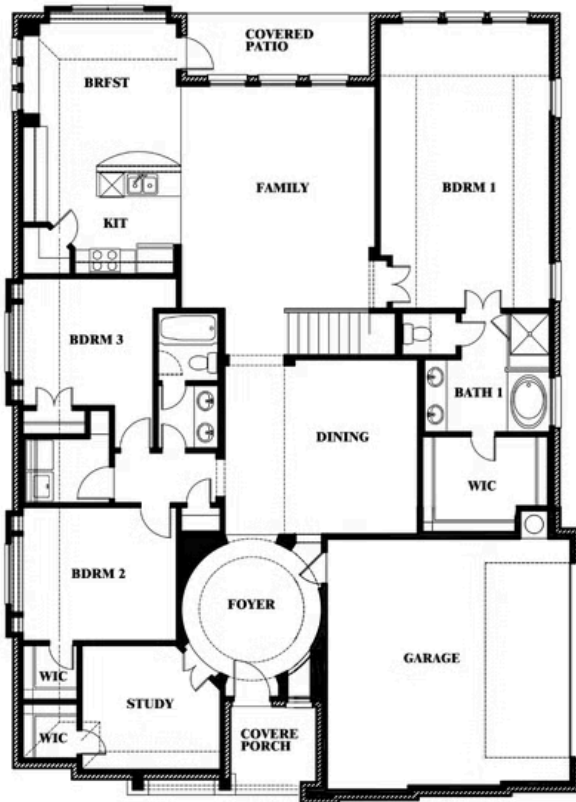

Carolina IV Side Entry

GLENBROOK

143 CRYSTAL LAKE LN, RED OAK, TX 75154

Carolina IV Side Entry

This brochure is for general informational purposes and is to be used as a guide only. Changes may be made during the development process and floorplans, dimensions, fixtures, fittings, finishes and specifications are subject to change without notice. Window placement, balcony configuration, wardrobe sizes and living areas may vary slightly within each plan type. EQUAL HOUSING OPPORTUNITY