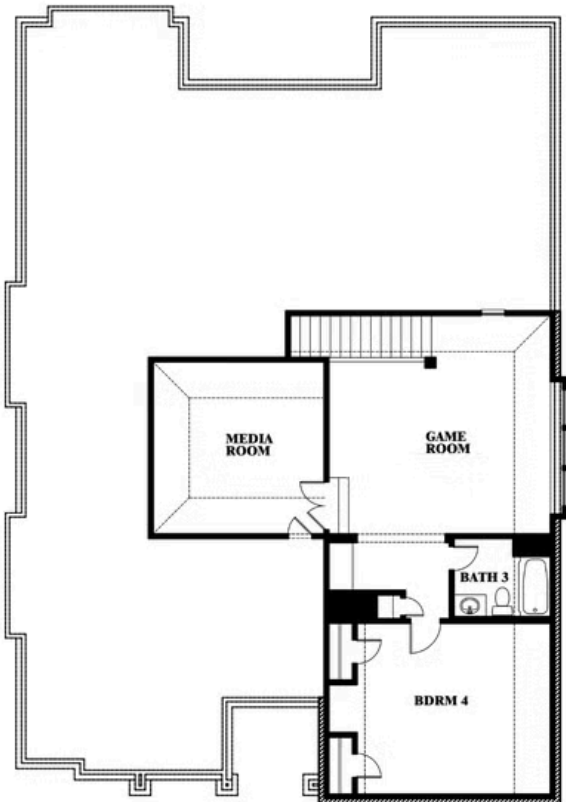

Carolina IV Side Entry

GLENBROOK

143 CRYSTAL LAKE LN, RED OAK, TX 75154

Carolina IV Side Entry

This brochure is for general informational purposes and is to be used as a guide only. Changes may be made during the development process and floorplans, dimensions, fixtures, fittings, finishes and specifications are subject to change without notice. Window placement, balcony configuration, wardrobe sizes and living areas may vary slightly within each plan type. EQUAL HOUSING OPPORTUNITY