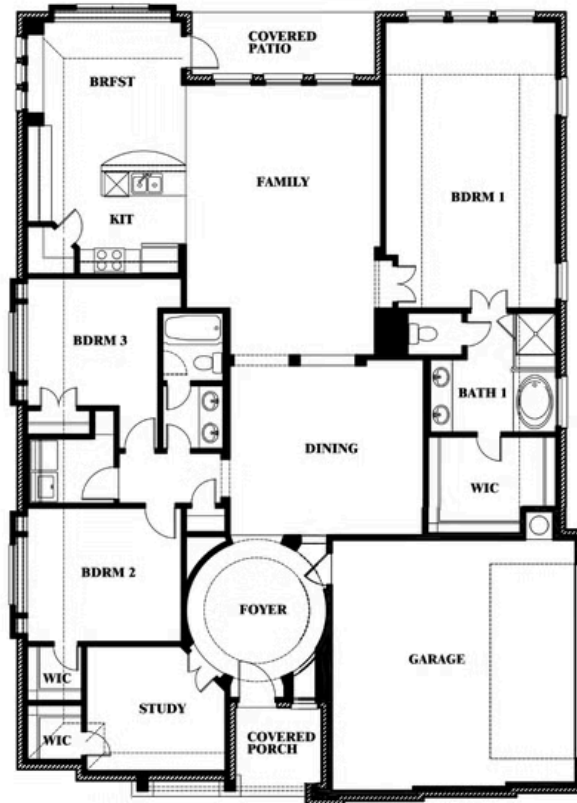

# Carolina Side Entry

HOMES FROM  
**\$496,990**

CLASSIC SERIES

**GLENBROOK**

SPRING CIRCLE, RED OAK, TX 75154

**2,319**  
SQUARE FEET

**3**  
BEDROOMS

**2.0**  
BATHROOMS

**3**  
CAR GARAGE

**ELEVATION S**

**ELEVATION R**

ELEVATION R

**ELEVATION T**

ELEVATION T

# Carolina Side Entry

**GLENBROOK**

SPRING CIRCLE, RED OAK, TX 75154

**CAROLINA SIDE ENTRY FLOOR PLAN**

## Carolina Side Entry

This brochure is for general informational purposes and is to be used as a guide only. Changes may be made during the development process and floorplans, dimensions, fixtures, fittings, finishes and specifications are subject to change without notice. Window placement, balcony configuration, wardrobe sizes and living areas may vary slightly within each plan type. EQUAL HOUSING OPPORTUNITY