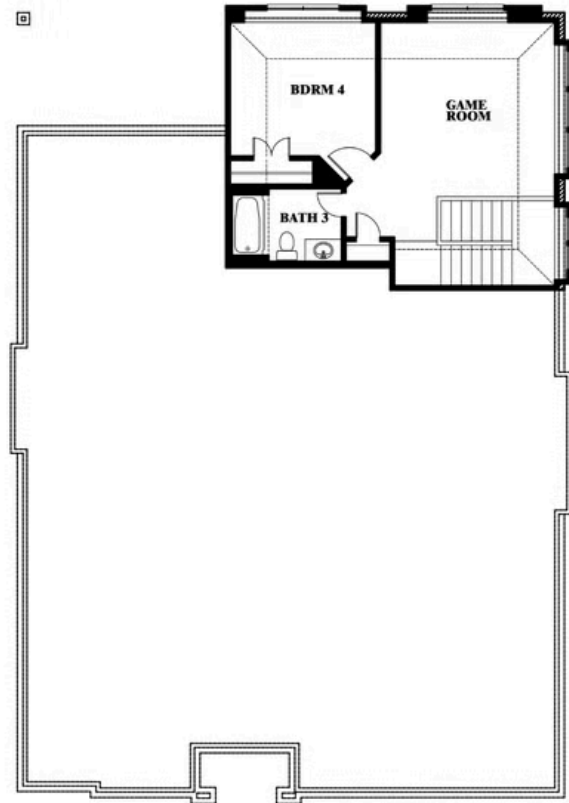

Hawthorne II Side Entry

HOMES FROM
\$539,990

CLASSIC SERIES

GLENBROOK

SPRING CIRCLE, RED OAK, TX 75154

2,758
SQUARE FEET

4
BEDROOMS

3.0
BATHROOMS

2
CAR GARAGE

ELEVATION T

ELEVATION S

ELEVATION S

ELEVATION R

ELEVATION R

Hawthorne II Side Entry

GLENBROOK

SPRING CIRCLE, RED OAK, TX 75154

Hawthorne II Side Entry

This brochure is for general informational purposes and is to be used as a guide only. Changes may be made during the development process and floorplans, dimensions, fixtures, fittings, finishes and specifications are subject to change without notice. Window placement, balcony configuration, wardrobe sizes and living areas may vary slightly within each plan type. EQUAL HOUSING OPPORTUNITY