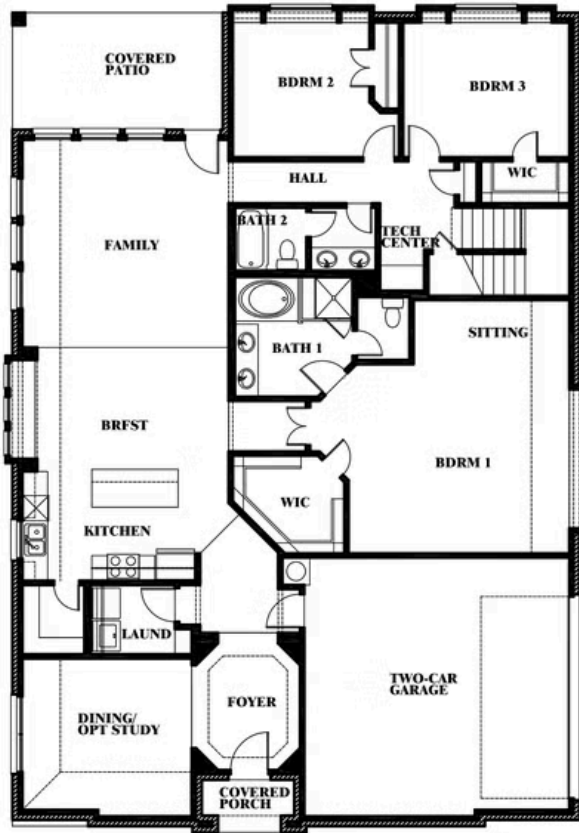

Hawthorne II Side Entry

HOMES FROM
\$539,990

CLASSIC SERIES

GLENBROOK

SPRING CIRCLE, RED OAK, TX 75154

2,758
SQUARE FEET

4
BEDROOMS

3.0
BATHROOMS

2
CAR GARAGE

ELEVATION T

ELEVATION S

ELEVATION S

ELEVATION R

ELEVATION R

Hawthorne II Side Entry

GLENBROOK

SPRING CIRCLE, RED OAK, TX 75154

Hawthorne II Side Entry

This brochure is for general informational purposes and is to be used as a guide only. Changes may be made during the development process and floorplans, dimensions, fixtures, fittings, finishes and specifications are subject to change without notice. Window placement, balcony configuration, wardrobe sizes and living areas may vary slightly within each plan type. EQUAL HOUSING OPPORTUNITY