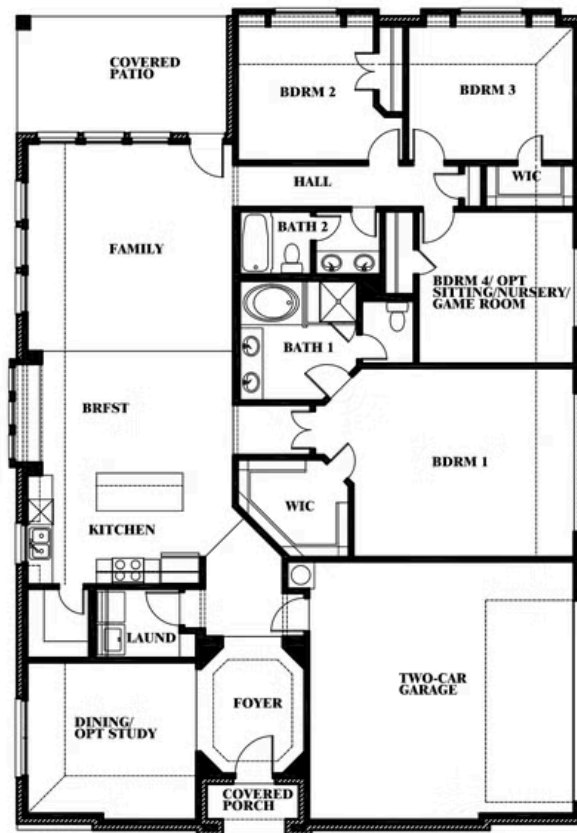

Hawthorne Side Entry

HOMES FROM
\$494,990

CLASSIC SERIES

GLENBROOK

SPRING CIRCLE, RED OAK, TX 75154

2,240
SQUARE FEET

3
BEDROOMS

2.0
BATHROOMS

2
CAR GARAGE

ELEVATION R

ELEVATION S

ELEVATION S

ELEVATION T

ELEVATION T

Document generated May 3, 2026. Prices, plans, square footage, features, amenities and materials are subject to change at any time without notice and vary among communities. Listed prices are for informational purposes only, are not binding, and do not create any contractual obligation(s). The price of any home is dependent on numerous factors, all of which are unique to a specific home, and is not guaranteed until specified in a binding contract. Pricing of elevations and additional optional beds/baths varies per plan. Some plans require a premium homesite. Renderings of homes are artist concepts and may not reflect exact colors and materials. Verify current tax rates & jurisdictions with the appropriate taxing authority.

Hawthorne Side Entry

GLENBROOK

SPRING CIRCLE, RED OAK, TX 75154

Hawthorne Side Entry

This brochure is for general informational purposes and is to be used as a guide only. Changes may be made during the development process and floorplans, dimensions, fixtures, fittings, finishes and specifications are subject to change without notice. Window placement, balcony configuration, wardrobe sizes and living areas may vary slightly within each plan type. EQUAL HOUSING OPPORTUNITY