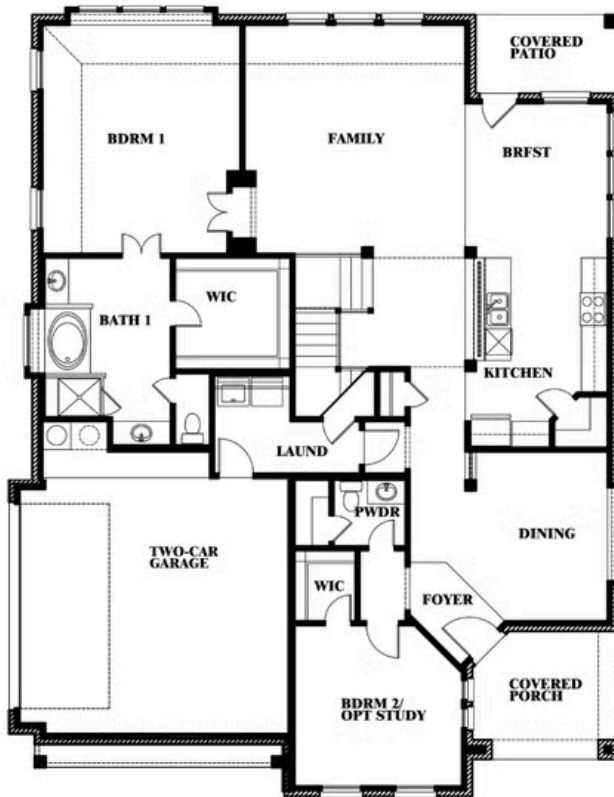

Magnolia III Side Entry

HOMES FROM
\$608,990

CLASSIC SERIES

GLENBROOK

SPRING CIRCLE, RED OAK, TX 75154

3,754
SQUARE FEET

5
BEDROOMS

3.5
BATHROOMS

3
CAR GARAGE

ELEVATION T

ELEVATION R

ELEVATION R

ELEVATION S

ELEVATION S

Magnolia III Side Entry

GLENBROOK

SPRING CIRCLE, RED OAK, TX 75154

Magnolia III Side Entry

This brochure is for general informational purposes and is to be used as a guide only. Changes may be made during the development process and floorplans, dimensions, fixtures, fittings, finishes and specifications are subject to change without notice. Window placement, balcony configuration, wardrobe sizes and living areas may vary slightly within each plan type. EQUAL HOUSING OPPORTUNITY