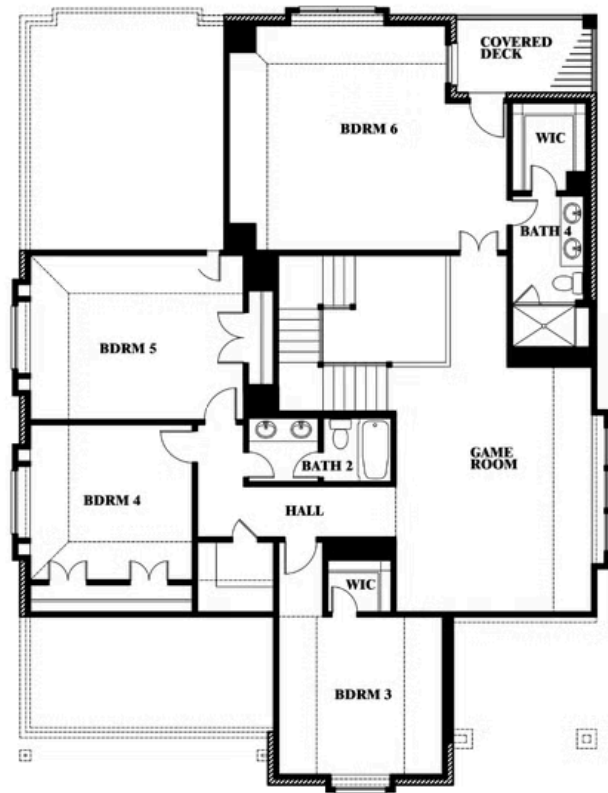

Magnolia III Side Entry

HOMES FROM
\$608,990

CLASSIC SERIES

GLENBROOK

SPRING CIRCLE, RED OAK, TX 75154

3,754
SQUARE FEET

5
BEDROOMS

3.5
BATHROOMS

3
CAR GARAGE

ELEVATION T

ELEVATION R

ELEVATION R

ELEVATION S

ELEVATION S

Magnolia III Side Entry

GLENBROOK

SPRING CIRCLE, RED OAK, TX 75154

Magnolia III Side Entry

This brochure is for general informational purposes and is to be used as a guide only. Changes may be made during the development process and floorplans, dimensions, fixtures, fittings, finishes and specifications are subject to change without notice. Window placement, balcony configuration, wardrobe sizes and living areas may vary slightly within each plan type. EQUAL HOUSING OPPORTUNITY