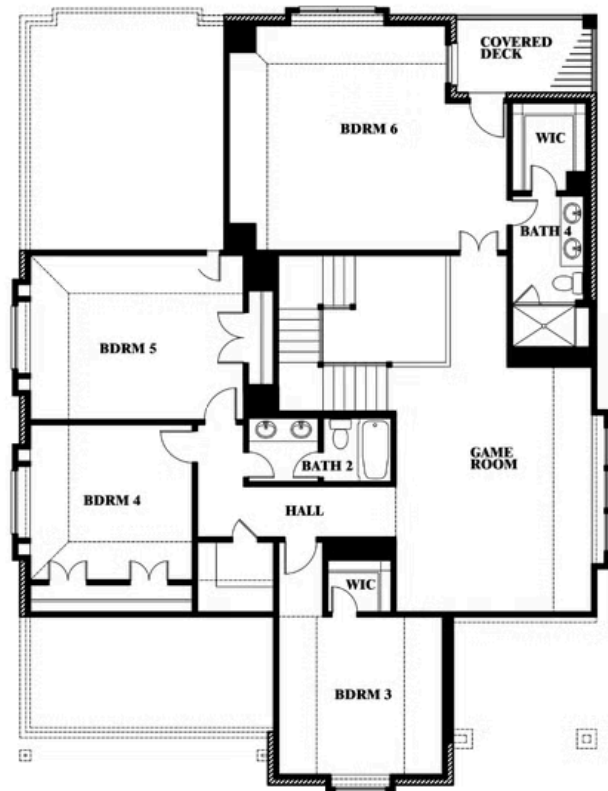

Magnolia III Side Entry

HOMES FROM
\$608,990

CLASSIC SERIES

GLENBROOK

SPRING CIRCLE, RED OAK, TX 75154

3,754
SQUARE FEET

5
BEDROOMS

3.5
BATHROOMS

3
CAR GARAGE

ELEVATION T

ELEVATION R

ELEVATION R

ELEVATION S

ELEVATION S

Magnolia III Side Entry

GLENBROOK

SPRING CIRCLE, RED OAK, TX 75154

Magnolia III Side Entry

This brochure is for general informational purposes and is to be used as a guide only. Changes may be made during the development process and floorplans, dimensions, fixtures, fittings, finishes and specifications are subject to change without notice. Window placement, balcony configuration, wardrobe sizes and living areas may vary slightly within each plan type. EQUAL HOUSING OPPORTUNITY