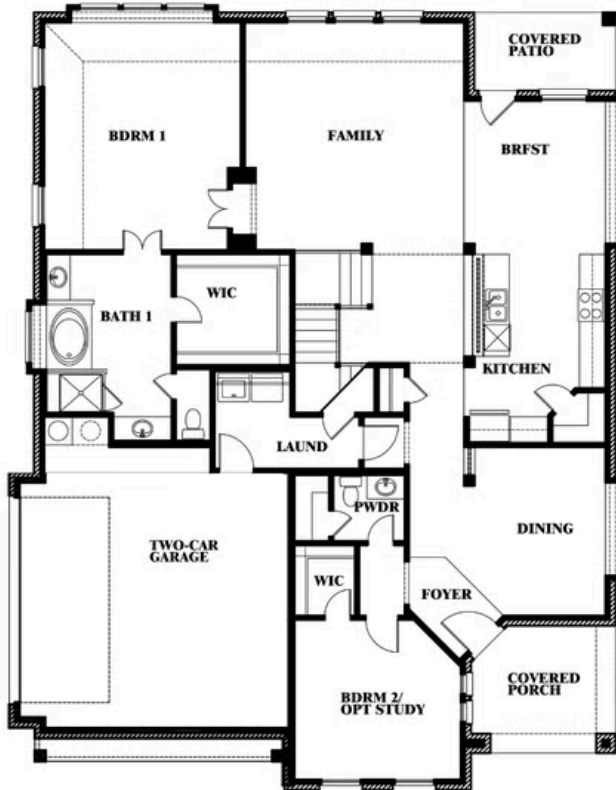

Magnolia Side Entry

HOMES FROM
\$568,990

CLASSIC SERIES

GLENBROOK

SPRING CIRCLE, RED OAK, TX 75154

3,187
SQUARE FEET

4
BEDROOMS

2.5
BATHROOMS

3
CAR GARAGE

ELEVATION S

ELEVATION R

ELEVATION R

ELEVATION T

ELEVATION T

Magnolia Side Entry

GLENBROOK

SPRING CIRCLE, RED OAK, TX 75154

Magnolia Side Entry

This brochure is for general informational purposes and is to be used as a guide only. Changes may be made during the development process and floorplans, dimensions, fixtures, fittings, finishes and specifications are subject to change without notice. Window placement, balcony configuration, wardrobe sizes and living areas may vary slightly within each plan type. EQUAL HOUSING OPPORTUNITY