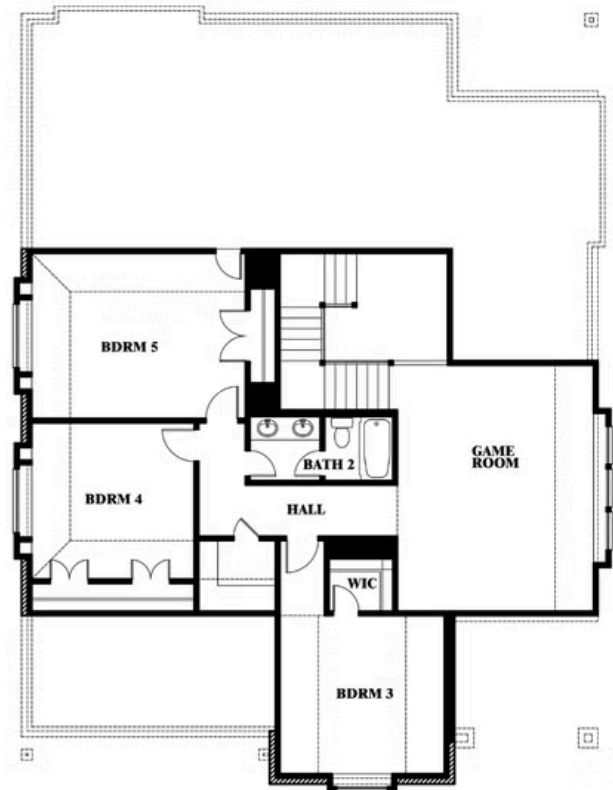

Magnolia Side Entry

HOMES FROM
\$568,990

CLASSIC SERIES

GLENBROOK

SPRING CIRCLE, RED OAK, TX 75154

3,187
SQUARE FEET

4
BEDROOMS

2.5
BATHROOMS

3
CAR GARAGE

ELEVATION S

ELEVATION R

ELEVATION R

ELEVATION T

ELEVATION T

Magnolia Side Entry

GLENBROOK

SPRING CIRCLE, RED OAK, TX 75154

Magnolia Side Entry

This brochure is for general informational purposes and is to be used as a guide only. Changes may be made during the development process and floorplans, dimensions, fixtures, fittings, finishes and specifications are subject to change without notice. Window placement, balcony configuration, wardrobe sizes and living areas may vary slightly within each plan type. EQUAL HOUSING OPPORTUNITY