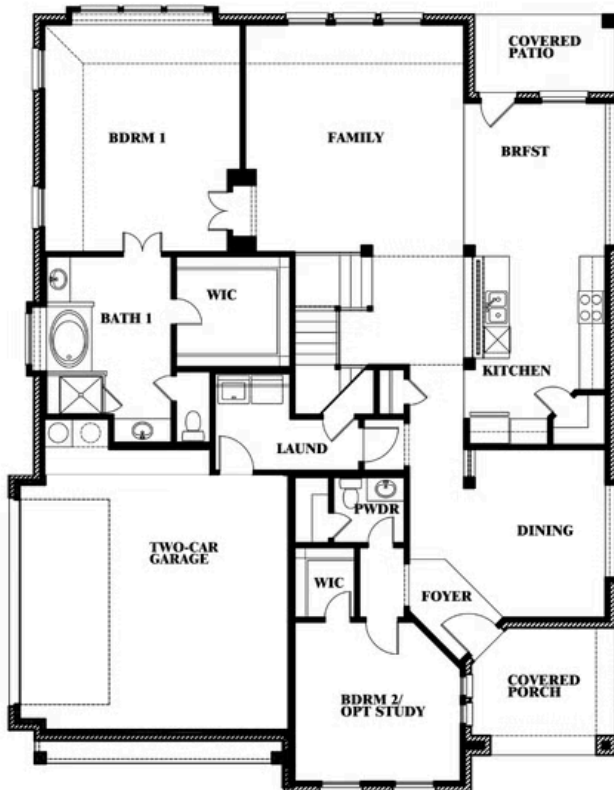

Magnolia Side Entry

HOMES FROM
\$568,990

CLASSIC SERIES

GLENBROOK

SPRING CIRCLE, RED OAK, TX 75154

3,187
SQUARE FEET

4
BEDROOMS

2.5
BATHROOMS

3
CAR GARAGE

Magnolia Side Entry

GLENBROOK

SPRING CIRCLE, RED OAK, TX 75154

Magnolia Side Entry

This brochure is for general informational purposes and is to be used as a guide only. Changes may be made during the development process and floorplans, dimensions, fixtures, fittings, finishes and specifications are subject to change without notice. Window placement, balcony configuration, wardrobe sizes and living areas may vary slightly within each plan type. EQUAL HOUSING OPPORTUNITY