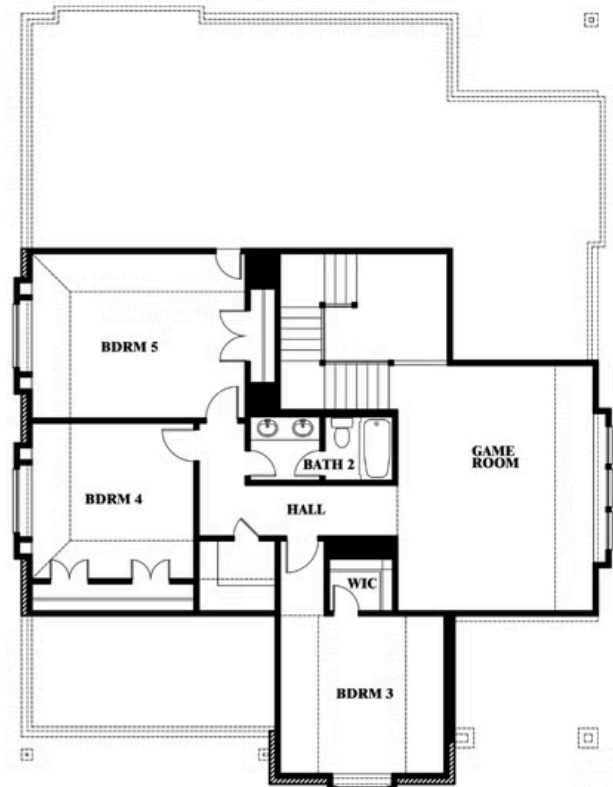

Magnolia Side Entry

HOMES FROM
\$568,990

CLASSIC SERIES

GLENBROOK

SPRING CIRCLE, RED OAK, TX 75154

3,187
SQUARE FEET

4
BEDROOMS

2.5
BATHROOMS

3
CAR GARAGE

Magnolia Side Entry

GLENBROOK

SPRING CIRCLE, RED OAK, TX 75154

Magnolia Side Entry

This brochure is for general informational purposes and is to be used as a guide only. Changes may be made during the development process and floorplans, dimensions, fixtures, fittings, finishes and specifications are subject to change without notice. Window placement, balcony configuration, wardrobe sizes and living areas may vary slightly within each plan type. EQUAL HOUSING OPPORTUNITY