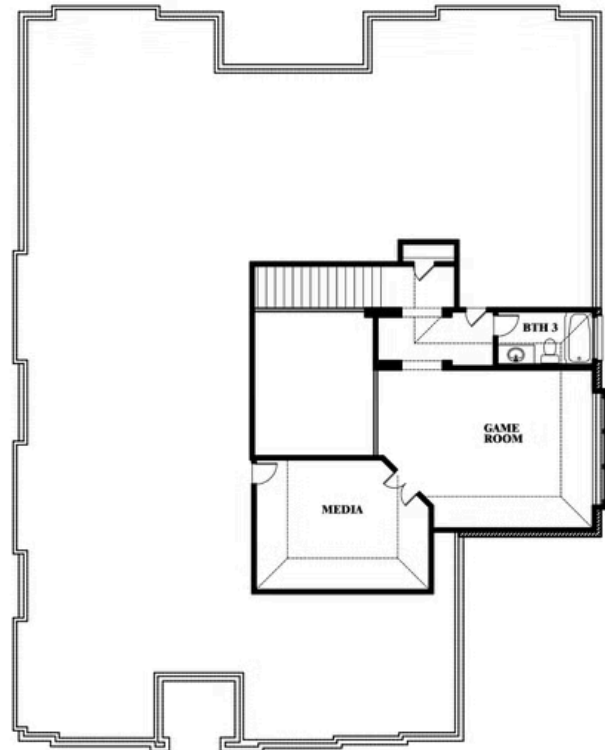

Primrose III

HOMES FROM
\$566,990

CLASSIC SERIES

GLENBROOK

143 CRYSTAL LAKE LN, RED OAK, TX 75154

3,483
SQUARE FEET

3
BEDROOMS

3.5
BATHROOMS

3
CAR GARAGE

ELEVATION C

ELEVATION A

ELEVATION A

ELEVATION B

ELEVATION B

Primrose III

GLENBROOK

143 CRYSTAL LAKE LN, RED OAK, TX 75154

Primrose III

This brochure is for general informational purposes and is to be used as a guide only. Changes may be made during the development process and floorplans, dimensions, fixtures, fittings, finishes and specifications are subject to change without notice. Window placement, balcony configuration, wardrobe sizes and living areas may vary slightly within each plan type. EQUAL HOUSING OPPORTUNITY