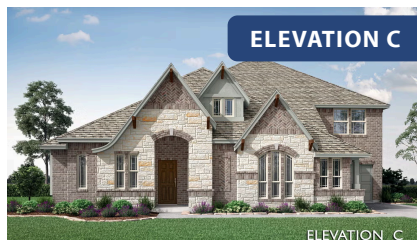

# Primrose IV

HOMES FROM  
**\$648,990**

CLASSIC SERIES

**GLENBROOK**

SPRING CIRCLE, RED OAK, TX 75154

**3,516**  
SQUARE FEET

**3**  
BEDROOMS

**3.5**  
BATHROOMS

**3**  
CAR GARAGE

**ELEVATION A**

**ELEVATION B**

ELEVATION B

**ELEVATION C**

ELEVATION C