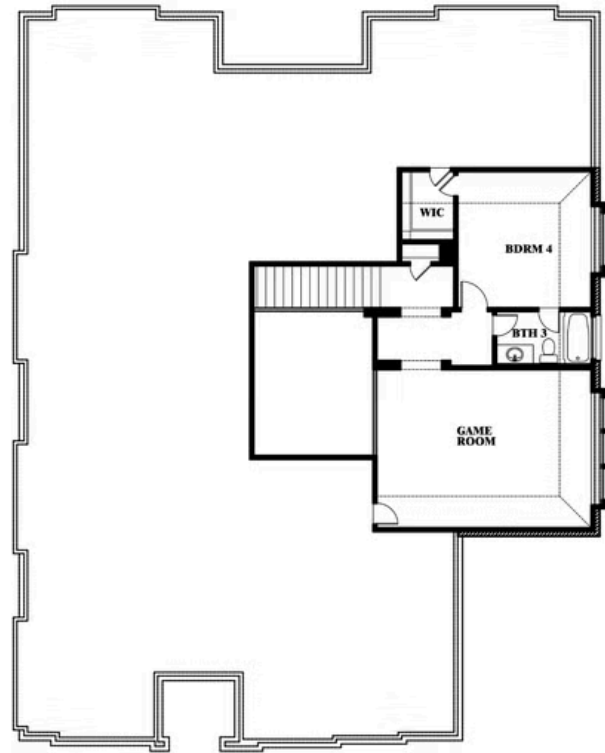

Primrose IV

GLENBROOK

SPRING CIRCLE, RED OAK, TX 75154

Primrose IV

This brochure is for general informational purposes and is to be used as a guide only. Changes may be made during the development process and floorplans, dimensions, fixtures, fittings, finishes and specifications are subject to change without notice. Window placement, balcony configuration, wardrobe sizes and living areas may vary slightly within each plan type. EQUAL HOUSING OPPORTUNITY