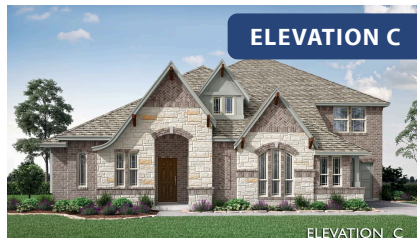

Primrose IV

HOMES FROM
\$588,990

CLASSIC SERIES

GLENBROOK

143 CRYSTAL LAKE LN, RED OAK, TX 75154

3,516
SQUARE FEET

3
BEDROOMS

3.5
BATHROOMS

3
CAR GARAGE

ELEVATION A

ELEVATION B

ELEVATION B

ELEVATION C

ELEVATION C

Primrose IV

GLENBROOK