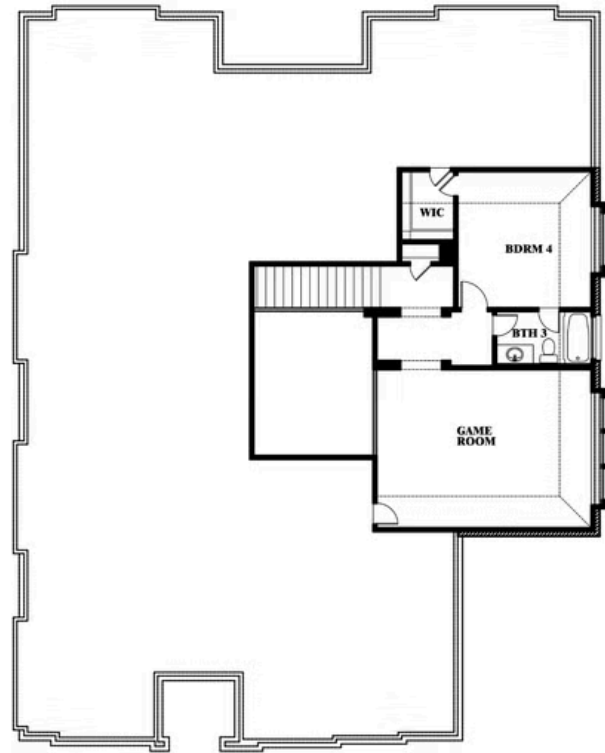

Primrose IV

HOMES FROM
\$588,990

CLASSIC SERIES

GLENBROOK

143 CRYSTAL LAKE LN, RED OAK, TX 75154

3,516
SQUARE FEET

3
BEDROOMS

3.5
BATHROOMS

3
CAR GARAGE

ELEVATION A

ELEVATION B

ELEVATION B

ELEVATION C

ELEVATION C

Primrose IV

GLENBROOK

143 CRYSTAL LAKE LN, RED OAK, TX 75154

Primrose IV

This brochure is for general informational purposes and is to be used as a guide only. Changes may be made during the development process and floorplans, dimensions, fixtures, fittings, finishes and specifications are subject to change without notice. Window placement, balcony configuration, wardrobe sizes and living areas may vary slightly within each plan type. EQUAL HOUSING OPPORTUNITY