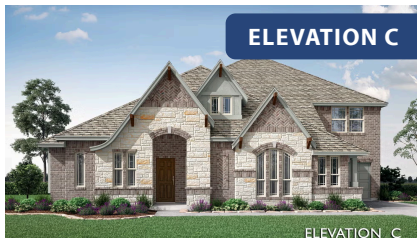

Primrose IV

HOMES FROM
\$588,990

CLASSIC SERIES

GLENBROOK

143 CRYSTAL LAKE LN, RED OAK, TX 75154

3,516
SQUARE FEET

3
BEDROOMS

3.5
BATHROOMS

3
CAR GARAGE

ELEVATION A

ELEVATION B

ELEVATION B

ELEVATION C

ELEVATION C

Primrose IV

GLENBROOK