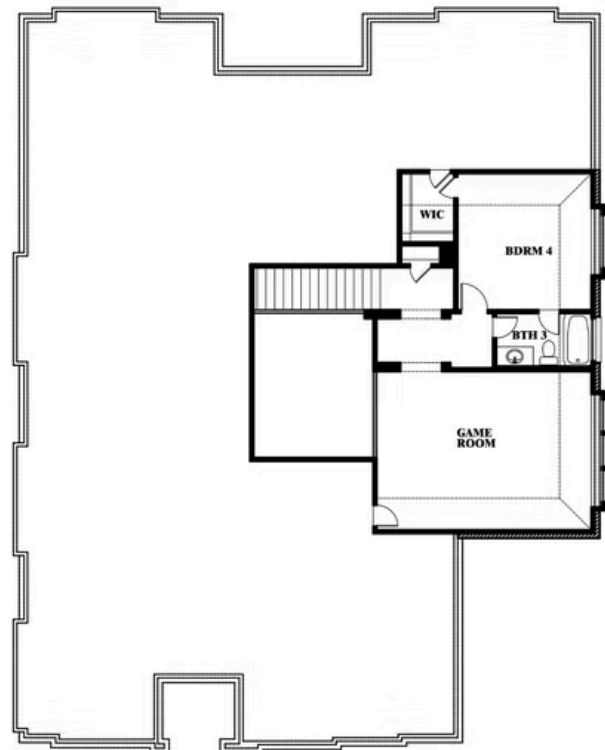

Primrose IV

HOMES FROM
\$588,990

CLASSIC SERIES

GLENBROOK

143 CRYSTAL LAKE LN, RED OAK, TX 75154

3,516
SQUARE FEET

3
BEDROOMS

3.5
BATHROOMS

3
CAR GARAGE

ELEVATION A

ELEVATION B

ELEVATION B

ELEVATION C

ELEVATION C

Primrose IV

GLENBROOK

143 CRYSTAL LAKE LN, RED OAK, TX 75154

Primrose IV

This brochure is for general informational purposes and is to be used as a guide only. Changes may be made during the development process and floorplans, dimensions, fixtures, fittings, finishes and specifications are subject to change without notice. Window placement, balcony configuration, wardrobe sizes and living areas may vary slightly within each plan type. EQUAL HOUSING OPPORTUNITY