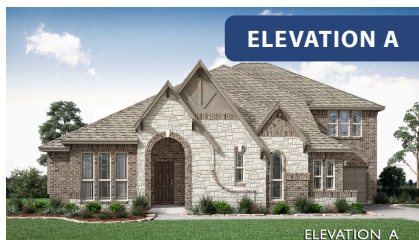

# Primrose V

HOMES FROM  
**\$598,990**

CLASSIC SERIES

## GLENBROOK

143 CRYSTAL LAKE LN, RED OAK, TX 75154

**3,700**  
SQUARE FEET

**4**  
BEDROOMS

**3.5**  
BATHROOMS

**3**  
CAR GARAGE

**ELEVATION B**

**ELEVATION A**

ELEVATION A

**ELEVATION C**

ELEVATION C