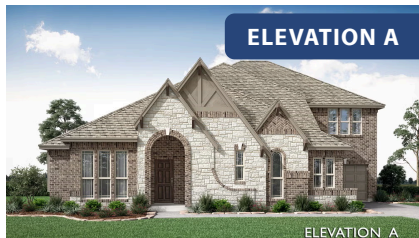

# Primrose V

HOMES FROM  
**\$598,990**

CLASSIC SERIES

## GLENBROOK

143 CRYSTAL LAKE LN, RED OAK, TX 75154

**3,700**  
SQUARE FEET

**4**  
BEDROOMS

**3.5**  
BATHROOMS

**3**  
CAR GARAGE

**ELEVATION B**

**ELEVATION A**

ELEVATION A

**ELEVATION C**

ELEVATION C