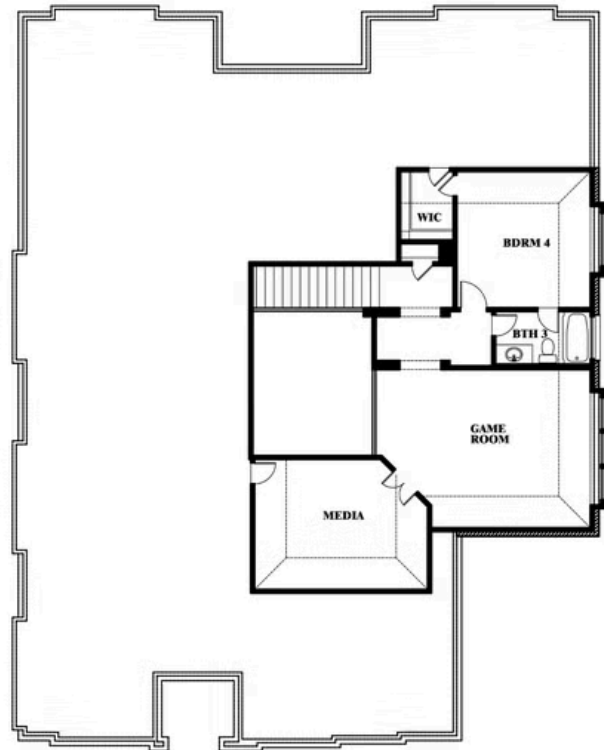

Primrose V

GLENBROOK

143 CRYSTAL LAKE LN, RED OAK, TX 75154

Primrose V

This brochure is for general informational purposes and is to be used as a guide only. Changes may be made during the development process and floorplans, dimensions, fixtures, fittings, finishes and specifications are subject to change without notice. Window placement, balcony configuration, wardrobe sizes and living areas may vary slightly within each plan type. EQUAL HOUSING OPPORTUNITY