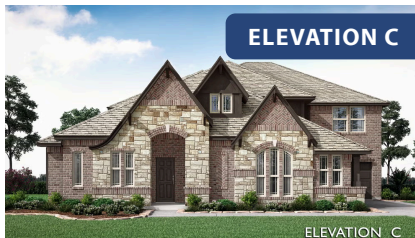

Primrose VI

HOMES FROM
\$630,990

CLASSIC SERIES

GLENBROOK

143 CRYSTAL LAKE LN, RED OAK, TX 75154

4,035
SQUARE FEET

5
BEDROOMS

4.5
BATHROOMS

3
CAR GARAGE

ELEVATION A

ELEVATION B

ELEVATION B

ELEVATION C

ELEVATION C

Primrose VI

GLENBROOK