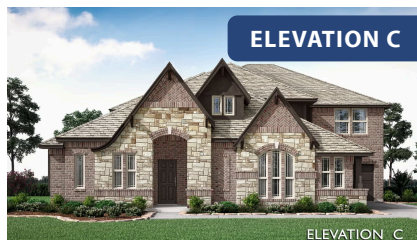

Primrose VI

HOMES FROM
\$630,990

CLASSIC SERIES

GLENBROOK

143 CRYSTAL LAKE LN, RED OAK, TX 75154

4,035
SQUARE FEET

5
BEDROOMS

4.5
BATHROOMS

3
CAR GARAGE

ELEVATION A

ELEVATION B

ELEVATION B

ELEVATION C

ELEVATION C

Primrose VI

GLENBROOK