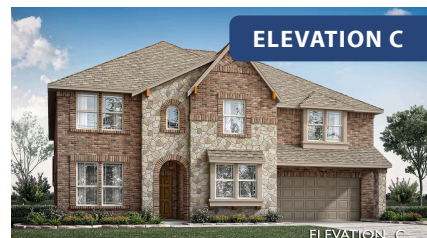

Bellflower IV

HOMES FROM
\$567,990

CLASSIC SERIES

SONOMA VERDE

1136 VIA TOSCANA LANE, ROCKWALL, TX 75032

4,226
SQUARE FEET

5
BEDROOMS

4.5
BATHROOMS

2
CAR GARAGE

ELEVATION AS

ELEVATION A

ELEVATION A

ELEVATION B

ELEVATION B

ELEVATION C

ELEVATION C

Bellflower IV

SONOMA VERDE

1136 VIA TOSCANA LANE, ROCKWALL, TX 75032

Bellflower IV

This brochure is for general informational purposes and is to be used as a guide only. Changes may be made during the development process and floorplans, dimensions, fixtures, fittings, finishes and specifications are subject to change without notice. Window placement, balcony configuration, wardrobe sizes and living areas may vary slightly within each plan type. EQUAL HOUSING OPPORTUNITY

Bellflower IV

SONOMA VERDE

1136 VIA TOSCANA LANE, ROCKWALL, TX 75032

Bellflower IV Opt. Bed 5 at Media

This brochure is for general informational purposes and is to be used as a guide only. Changes may be made during the development process and floorplans, dimensions, fixtures, fittings, finishes and specifications are subject to change without notice. Window placement, balcony configuration, wardrobe sizes and living areas may vary slightly within each plan type. EQUAL HOUSING OPPORTUNITY