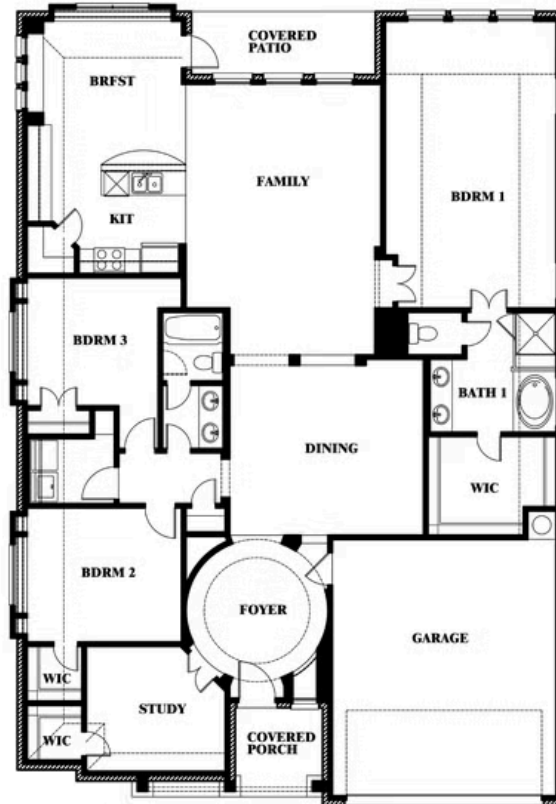

Carolina

HOMES FROM
\$427,990

CLASSIC SERIES

SONOMA VERDE

1136 VIA TOSCANA LANE, ROCKWALL, TX 75032

2,313
SQUARE FEET

3
BEDROOMS

2.0
BATHROOMS

2
CAR GARAGE

ELEVATION C

ELEVATION A

ELEVATION A

ELEVATION AS

ELEVATION AS

ELEVATION D

ELEVATION D

Carolina

SONOMA VERDE

1136 VIA TOSCANA LANE, ROCKWALL, TX 75032

Carolina

This brochure is for general informational purposes and is to be used as a guide only. Changes may be made during the development process and floorplans, dimensions, fixtures, fittings, finishes and specifications are subject to change without notice. Window placement, balcony configuration, wardrobe sizes and living areas may vary slightly within each plan type. EQUAL HOUSING OPPORTUNITY