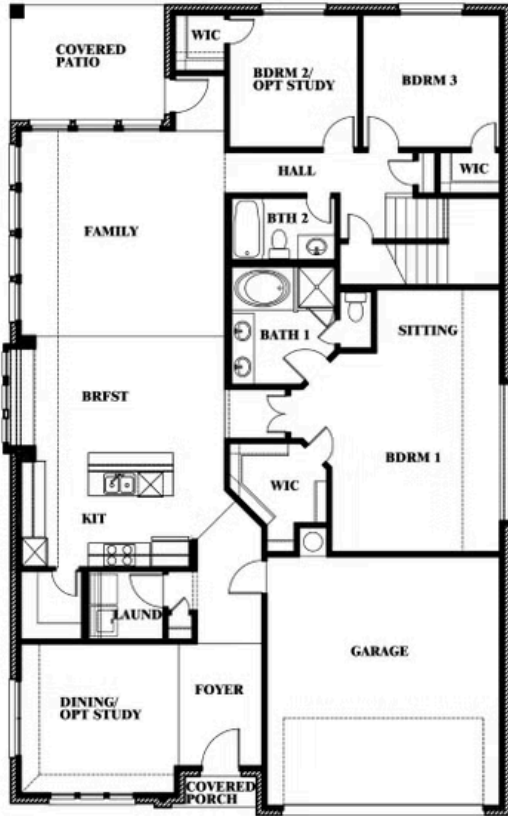

ELEVATION E

ELEVATION E

Cypress II

CYPRESS II FLOOR PLAN

SONOMA VERDE

1136 VIA TOSCANA LANE, ROCKWALL, TX 75032

Cypress II

This brochure is for general informational purposes and is to be used as a guide only. Changes may be made during the development process and floorplans, dimensions, fixtures, fittings, finishes and specifications are subject to change without notice. Window placement, balcony configuration, wardrobe sizes and living areas may vary slightly within each plan type. EQUAL HOUSING OPPORTUNITY

Cypress II

SONOMA VERDE

1136 VIA TOSCANA LANE, ROCKWALL, TX 75032

CYPRESS II FLOOR PLAN WITH OPTIONAL DELUXE KITCHEN

Cypress II Opt. Deluxe Kitchen

This brochure is for general informational purposes and is to be used as a guide only. Changes may be made during the development process and floorplans, dimensions, fixtures, fittings, finishes and specifications are subject to change without notice. Window placement, balcony configuration, wardrobe sizes and living areas may vary slightly within each plan type. EQUAL HOUSING OPPORTUNITY