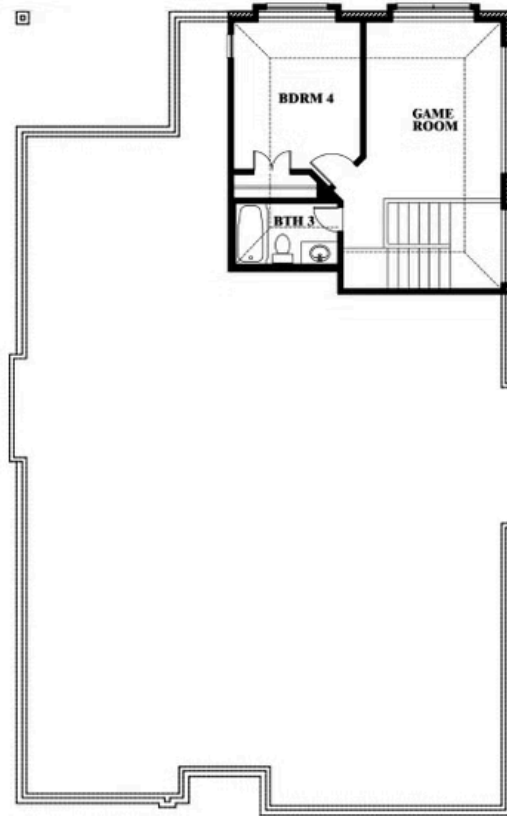

ELEVATION E

ELEVATION E

Cypress II

CYPRESS II FLOOR PLAN

SONOMA VERDE

1136 VIA TOSCANA LANE, ROCKWALL, TX 75032

Cypress II

This brochure is for general informational purposes and is to be used as a guide only. Changes may be made during the development process and floorplans, dimensions, fixtures, fittings, finishes and specifications are subject to change without notice. Window placement, balcony configuration, wardrobe sizes and living areas may vary slightly within each plan type. EQUAL HOUSING OPPORTUNITY

Cypress II

SONOMA VERDE

1136 VIA TOSCANA LANE, ROCKWALL, TX 75032

CYPRESS II FLOOR PLAN WITH OPTIONAL DELUXE KITCHEN

Cypress II Opt. Deluxe Kitchen

This brochure is for general informational purposes and is to be used as a guide only. Changes may be made during the development process and floorplans, dimensions, fixtures, fittings, finishes and specifications are subject to change without notice. Window placement, balcony configuration, wardrobe sizes and living areas may vary slightly within each plan type. EQUAL HOUSING OPPORTUNITY