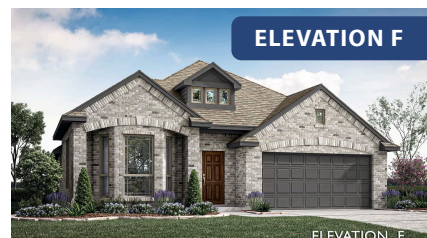

Cypress

CLASSIC SERIES

SONOMA VERDE

1136 VIA TOSCANA LANE, ROCKWALL, TX 75032

HOMES FROM
$409,990

2,038
SQUARE FEET

4
BEDROOMS

2.0
BATHROOMS

2
CAR GARAGE

Documents generated via MyHome.com. All square footage, features, amenities and materials are subject to change at any time without notice and vary among communities. Listed prices are for informational purposes only, are not binding, and do not create any contractual obligation(s). The price of any home is dependent on numerous factors, all of which are unique to a specific home, and is not guaranteed until specified in a binding contract. Pricing of elevations and additional optional beds/baths varies per plan. Some plans require a premium homesite. Renderings of homes are artist concepts and may not reflect exact colors and materials. Verify current tax rates & jurisdictions with the appropriate taxing authority.