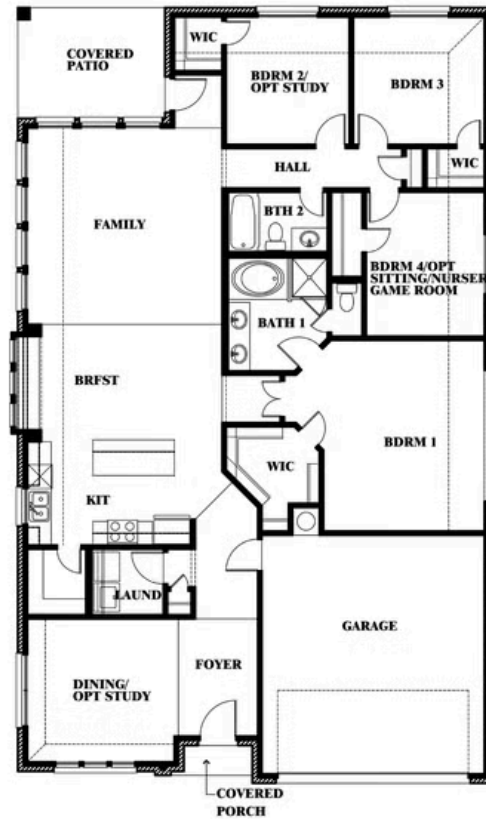

Cypress

CLASSIC SERIES

HOMES FROM
\$429,990

SONOMA VERDE

1136 VIA TOSCANA LANE, ROCKWALL, TX 75032

2,038
SQUARE FEET

4
BEDROOMS

2.0
BATHROOMS

2
CAR GARAGE

Document generated April 4, 2026. Price, square footage, features, amenities and materials are subject to change at any time without notice and vary among communities. Listed prices are for informational purposes only, are not binding, and do not create any contractual obligation(s). The price of any home is dependent on numerous factors, all of which are unique to a specific home, and is not guaranteed until specified in a binding contract. Pricing of elevations and additional optional beds/baths varies per plan. Some plans require a premium homesite. Renderings of homes are artist concepts and may not reflect exact colors and materials. Verify current tax rates & jurisdictions with the appropriate taxing authority.

Cypress

SONOMA VERDE

1136 VIA TOSCANA LANE, ROCKWALL, TX 75032

Cypress

This brochure is for general informational purposes and is to be used as a guide only. Changes may be made during the development process and floorplans, dimensions, fixtures, fittings, finishes and specifications are subject to change without notice. Window placement, balcony configuration, wardrobe sizes and living areas may vary slightly within each plan type. EQUAL HOUSING OPPORTUNITY