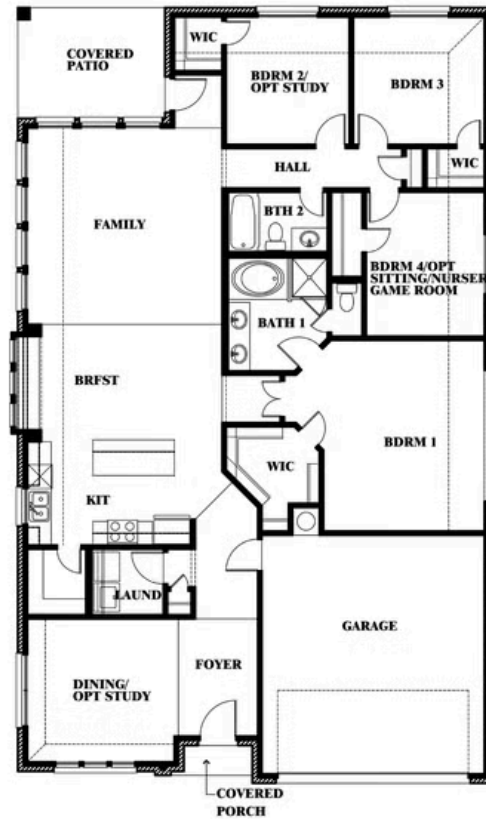

Cypress

SONOMA VERDE

1136 VIA TOSCANA LANE, ROCKWALL, TX 75032

Cypress

This brochure is for general informational purposes and is to be used as a guide only. Changes may be made during the development process and floorplans, dimensions, fixtures, fittings, finishes and specifications are subject to change without notice. Window placement, balcony configuration, wardrobe sizes and living areas may vary slightly within each plan type. EQUAL HOUSING OPPORTUNITY