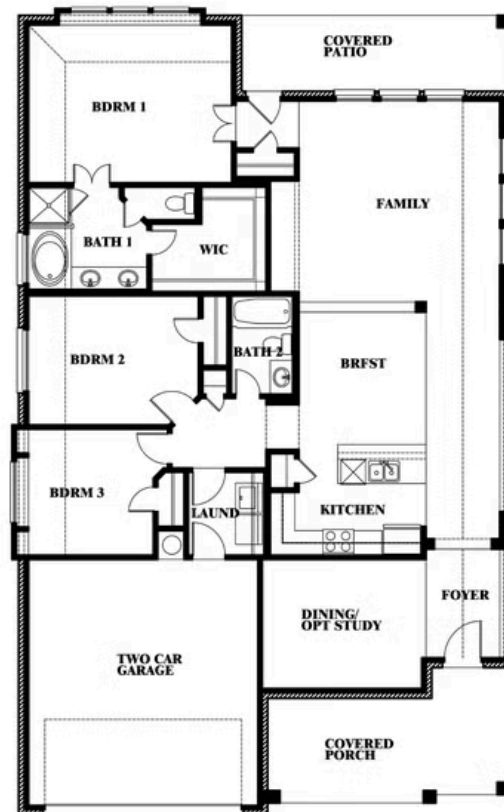

Dogwood

HOMES FROM
\$422,990

CLASSIC SERIES

SONOMA VERDE

1136 VIA TOSCANA LANE, ROCKWALL, TX 75032

1,840
SQUARE FEET

3
BEDROOMS

2.0
BATHROOMS

2
CAR GARAGE

Document generated Apr 1, 2026. Prices, plans, square footage, features, amenities and materials are subject to change at any time without notice and vary among communities. Listed prices are for informational purposes only, are not binding, and do not create any contractual obligation(s). The price of any home is dependent on numerous factors, all of which are unique to a specific home, and is not guaranteed until specified in a binding contract. Pricing of elevations and additional optional beds/baths varies per plan. Some plans require a premium homesite. Renderings of homes are artist concepts and may not reflect exact colors and materials. Verify current tax rates & jurisdictions with the appropriate taxing authority.

Dogwood

SONOMA VERDE

1136 VIA TOSCANA LANE, ROCKWALL, TX 75032

Dogwood

This brochure is for general informational purposes and is to be used as a guide only. Changes may be made during the development process and floorplans, dimensions, fixtures, fittings, finishes and specifications are subject to change without notice. Window placement, balcony configuration, wardrobe sizes and living areas may vary slightly within each plan type. EQUAL HOUSING OPPORTUNITY