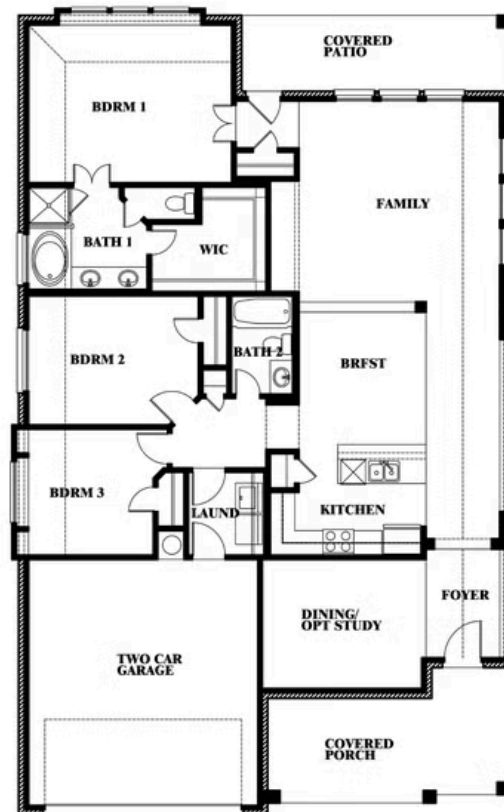

Dogwood

SONOMA VERDE

1136 VIA TOSCANA LANE, ROCKWALL, TX 75032

Dogwood

This brochure is for general informational purposes and is to be used as a guide only. Changes may be made during the development process and floorplans, dimensions, fixtures, fittings, finishes and specifications are subject to change without notice. Window placement, balcony configuration, wardrobe sizes and living areas may vary slightly within each plan type. EQUAL HOUSING OPPORTUNITY