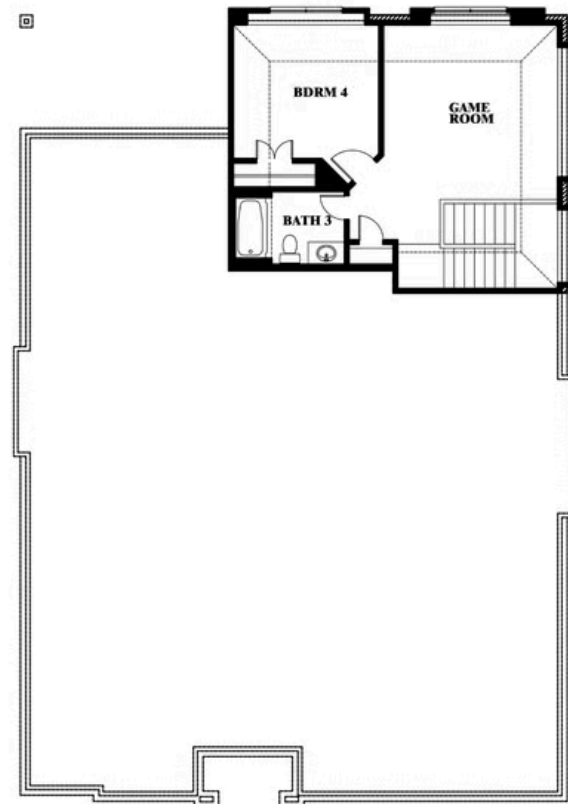

Hawthorne II

HOMES FROM
\$465,990

CLASSIC SERIES

SONOMA VERDE

1136 VIA TOSCANA LANE, ROCKWALL, TX 75032

2,752
SQUARE FEET

4
BEDROOMS

3.0
BATHROOMS

2
CAR GARAGE

ELEVATION A

ELEVATION B

ELEVATION B

ELEVATION C

ELEVATION C

Hawthorne II

SONOMA VERDE

1136 VIA TOSCANA LANE, ROCKWALL, TX 75032

Hawthorne II

This brochure is for general informational purposes and is to be used as a guide only. Changes may be made during the development process and floorplans, dimensions, fixtures, fittings, finishes and specifications are subject to change without notice. Window placement, balcony configuration, wardrobe sizes and living areas may vary slightly within each plan type. EQUAL HOUSING OPPORTUNITY