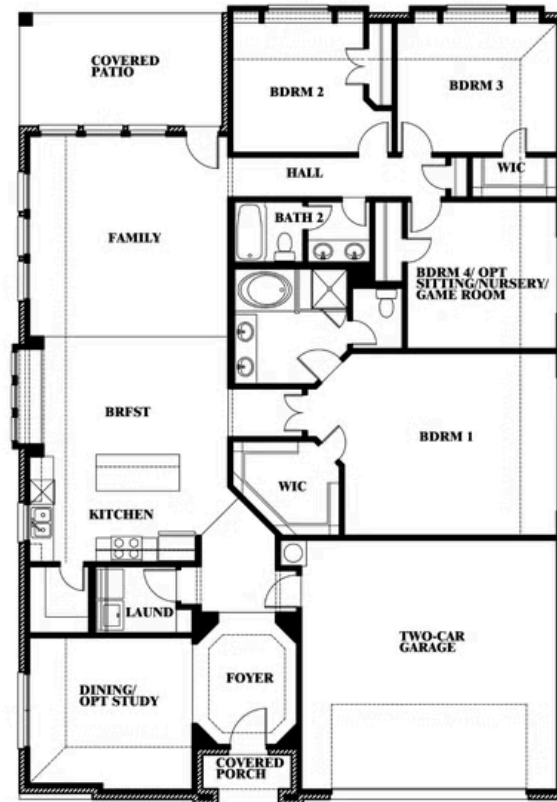

Hawthorne

HOMES FROM
\$428,990

CLASSIC SERIES

SONOMA VERDE

1136 VIA TOSCANA LANE, ROCKWALL, TX 75032

2,235
SQUARE FEET

4
BEDROOMS

2.0
BATHROOMS

2
CAR GARAGE

ELEVATION A

ELEVATION B

ELEVATION B

ELEVATION C

ELEVATION C

Hawthorne

SONOMA VERDE

1136 VIA TOSCANA LANE, ROCKWALL, TX 75032

Hawthorne

This brochure is for general informational purposes and is to be used as a guide only. Changes may be made during the development process and floorplans, dimensions, fixtures, fittings, finishes and specifications are subject to change without notice. Window placement, balcony configuration, wardrobe sizes and living areas may vary slightly within each plan type. EQUAL HOUSING OPPORTUNITY