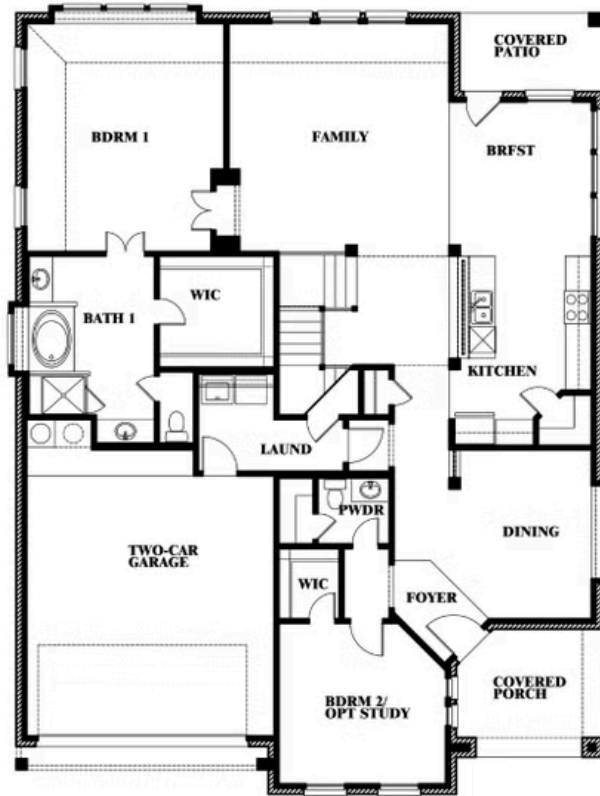

1136 Via Toscana Lane

ROCKWALL, TX 75032

SONOMA VERDE

MAGNOLIA II FLOOR PLAN

3,435 SQUARE FEET	4 BEDROOMS	3.5 BATHROOMS	2.5 CAR GARAGE
-----------------------------	----------------------	-------------------------	--------------------------

MODEL HOME • 1136 VIA TOSCANA LANE | MAGNOLIA II

Model Home

The Classic Series Magnolia II floor plan is a two-story home with four bedrooms and two and a half bathrooms. Features of this plan include a covered porch, formal dining, large family room, study, open kitchen with custom cabinets and island, a bedroom suite with a walk-in closet and garden tub, and an upstairs game room and media room. Contact us or visit our model home for more information about building this plan.

1136 Via Toscana Lane

ROCKWALL, TX 75032

MAGNOLIA II FLOOR PLAN

MAGNOLIA II FLOOR PLAN WITH OPTIONAL BATH 3

Magnolia II
Opt. Bath 3 at Bed 5

This brochure is for general informational purposes and is to be used as a guide only. Changes may be made during the development process and floorplans, dimensions, fixtures, fittings, finishes and specifications are subject to change without notice. Window placement, balcony configuration, wardrobe sizes and living areas may vary slightly within each plan type. EQUAL HOUSING OPPORTUNITY