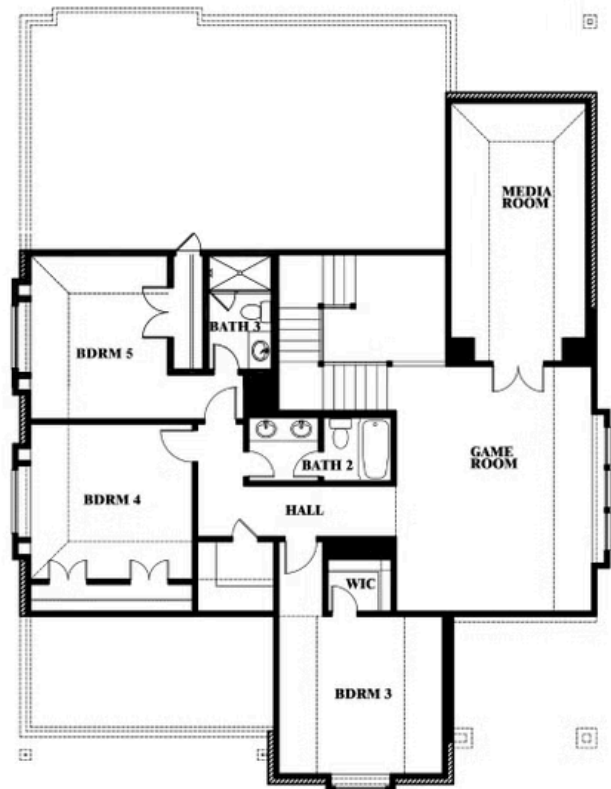

1136 Via Toscana Lane

ROCKWALL, TX 75032

SONOMA VERDE

MAGNOLIA II FLOOR PLAN

3,435 SQUARE FEET	4 BEDROOMS	3.5 BATHROOMS	2.5 CAR GARAGE
-----------------------------	----------------------	-------------------------	--------------------------

MODEL HOME • 1136 VIA TOSCANA LANE | MAGNOLIA II

Model Home

The Classic Series Magnolia II floor plan is a two-story home with four bedrooms and two and a half bathrooms. Features of this plan include a covered porch, formal dining, large family room, study, open kitchen with custom cabinets and island, a bedroom suite with a walk-in closet and garden tub, and an upstairs game room and media room. Contact us or visit our model home for more information about building this plan.

1136 Via Toscana Lane

ROCKWALL, TX 75032

MAGNOLIA II FLOOR PLAN

MAGNOLIA II FLOOR PLAN WITH OPTIONAL BATH 3

Magnolia II
Opt. Bath 3 at Bed 5

This brochure is for general informational purposes and is to be used as a guide only. Changes may be made during the development process and floorplans, dimensions, fixtures, fittings, finishes and specifications are subject to change without notice. Window placement, balcony configuration, wardrobe sizes and living areas may vary slightly within each plan type. EQUAL HOUSING OPPORTUNITY