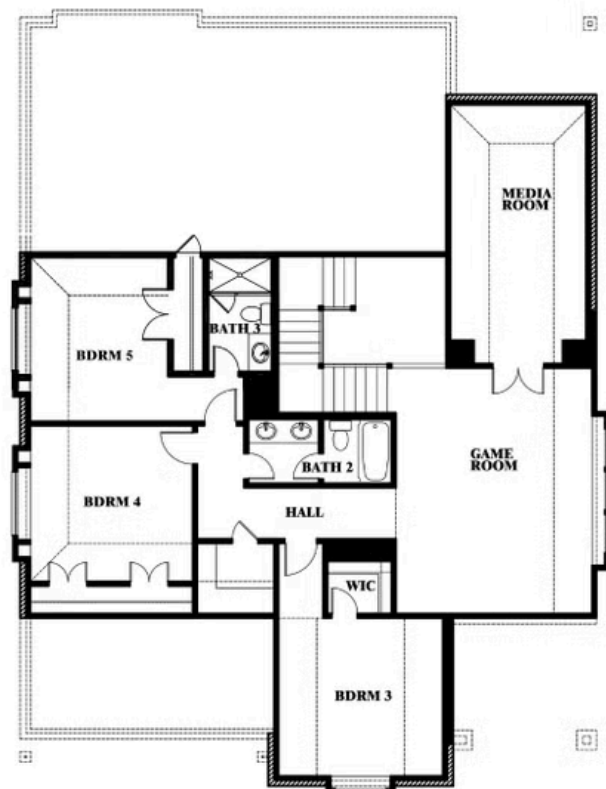

1136 Via Toscana Lane

ROCKWALL, TX 75032

SONOMA VERDE

MAGNOLIA II FLOOR PLAN

3,435 SQUARE FEET	4 BEDROOMS	3.5 BATHROOMS	2.5 CAR GARAGE
-----------------------------	----------------------	-------------------------	--------------------------

MODEL HOME • 1136 VIA TOSCANA LANE | MAGNOLIA II

Model Home

The Classic Series Magnolia II floor plan is a two-story home with four bedrooms and two and a half bathrooms. Features of this plan include a covered porch, formal dining, large family room, study, open kitchen with custom cabinets and island, a bedroom suite with a walk-in closet and garden tub, and an upstairs game room and media room. Contact us or visit our model home for more information about building this plan.

1136 Via Toscana Lane

ROCKWALL, TX 75032

MAGNOLIA II FLOOR PLAN

MAGNOLIA II FLOOR PLAN WITH OPTIONAL BATH 3

Magnolia II
Opt. Bath 3 at Bed 5

This brochure is for general informational purposes and is to be used as a guide only. Changes may be made during the development process and floorplans, dimensions, fixtures, fittings, finishes and specifications are subject to change without notice. Window placement, balcony configuration, wardrobe sizes and living areas may vary slightly within each plan type. EQUAL HOUSING OPPORTUNITY