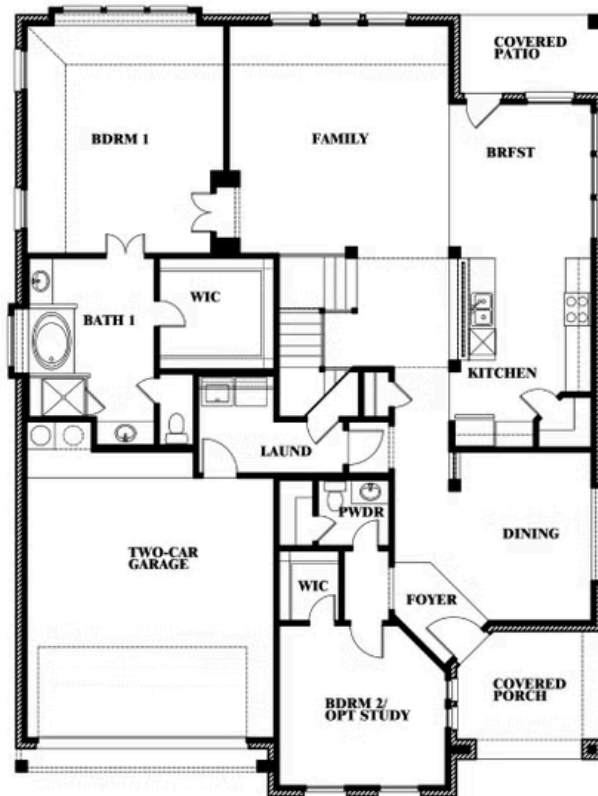

1136 Via Toscana Lane

ROCKWALL, TX 75032

SONOMA VERDE

MAGNOLIA II FLOOR PLAN

3,435 SQUARE FEET	4 BEDROOMS	3.5 BATHROOMS	2.5 CAR GARAGE
-----------------------------	----------------------	-------------------------	--------------------------

MODEL HOME • 1136 VIA TOSCANA LANE | MAGNOLIA II

Model Home

The Classic Series Magnolia II floor plan is a two-story home with four bedrooms and two and a half bathrooms. Features of this plan include a covered porch, formal dining, large family room, study, open kitchen with custom cabinets and island, a bedroom suite with a walk-in closet and garden tub, and an upstairs game room and media room. Contact us or visit our model home for more information about building this plan.

1136 Via Toscana Lane

ROCKWALL, TX 75032

MAGNOLIA II FLOOR PLAN

MAGNOLIA II FLOOR PLAN WITH OPTIONAL BATH 3

Magnolia II
Opt. Bath 3 at Bed 5

This brochure is for general informational purposes and is to be used as a guide only. Changes may be made during the development process and floorplans, dimensions, fixtures, fittings, finishes and specifications are subject to change without notice. Window placement, balcony configuration, wardrobe sizes and living areas may vary slightly within each plan type. EQUAL HOUSING OPPORTUNITY