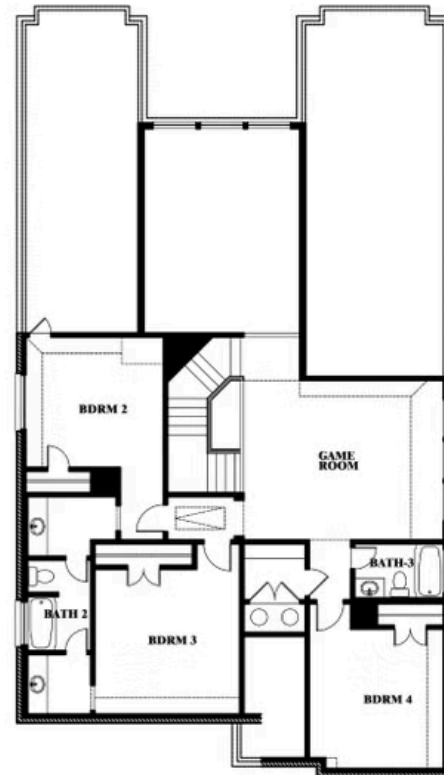

Rose

HOMES FROM
\$504,990

CLASSIC SERIES

SONOMA VERDE

1136 VIA TOSCANA LANE, ROCKWALL, TX 75032

3,359
SQUARE FEET

4
BEDROOMS

3.5
BATHROOMS

2
CAR GARAGE

Rose

ROSE FLOOR PLAN

SONOMA VERDE

1136 VIA TOSCANA LANE, ROCKWALL, TX 75032

Rose

This brochure is for general informational purposes and is to be used as a guide only. Changes may be made during the development process and floorplans, dimensions, fixtures, fittings, finishes and specifications are subject to change without notice. Window placement, balcony configuration, wardrobe sizes and living areas may vary slightly within each plan type. EQUAL HOUSING OPPORTUNITY

Rose

SONOMA VERDE

1136 VIA TOSCANA LANE, ROCKWALL, TX 75032

ROSE FLOOR PLAN WITH OPTIONAL BED & BATH AT STUDY

Rose Opt. Bed & Bath at Study

This brochure is for general informational purposes and is to be used as a guide only. Changes may be made during the development process and floorplans, dimensions, fixtures, fittings, finishes and specifications are subject to change without notice. Window placement, balcony configuration, wardrobe sizes and living areas may vary slightly within each plan type. EQUAL HOUSING OPPORTUNITY