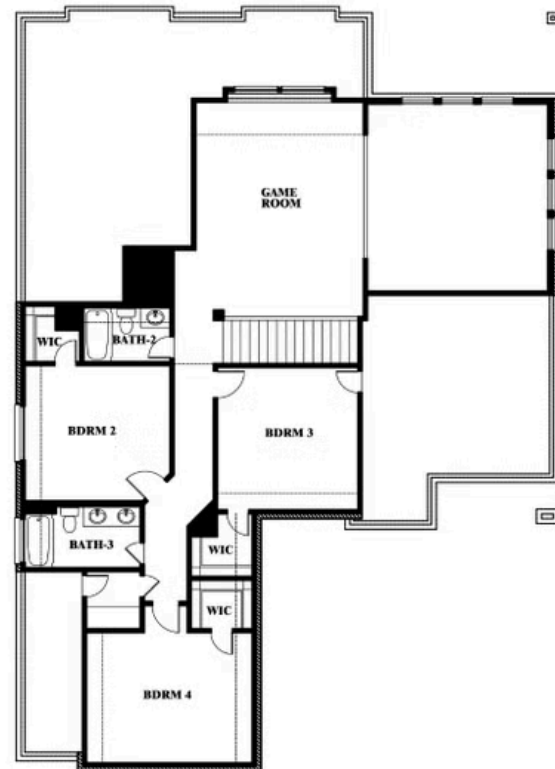

Spring Cress

SONOMA VERDE

1136 VIA TOSCANA LANE, ROCKWALL, TX 75032

Spring Cress

This brochure is for general informational purposes and is to be used as a guide only. Changes may be made during the development process and floorplans, dimensions, fixtures, fittings, finishes and specifications are subject to change without notice. Window placement, balcony configuration, wardrobe sizes and living areas may vary slightly within each plan type. EQUAL HOUSING OPPORTUNITY

Spring Cress

SONOMA VERDE

1136 VIA TOSCANA LANE, ROCKWALL, TX 75032

Spring Cress Opt. Bed 6 & Bath 5 at Media

This brochure is for general informational purposes and is to be used as a guide only. Changes may be made during the development process and floorplans, dimensions, fixtures, fittings, finishes and specifications are subject to change without notice. Window placement, balcony configuration, wardrobe sizes and living areas may vary slightly within each plan type. EQUAL HOUSING OPPORTUNITY

Spring Cress

SONOMA VERDE

1136 VIA TOSCANA LANE, ROCKWALL, TX 75032

Spring Cress Opt. Mini Garage at Dining

This brochure is for general informational purposes and is to be used as a guide only. Changes may be made during the development process and floorplans, dimensions, fixtures, fittings, finishes and specifications are subject to change without notice. Window placement, balcony configuration, wardrobe sizes and living areas may vary slightly within each plan type. EQUAL HOUSING OPPORTUNITY