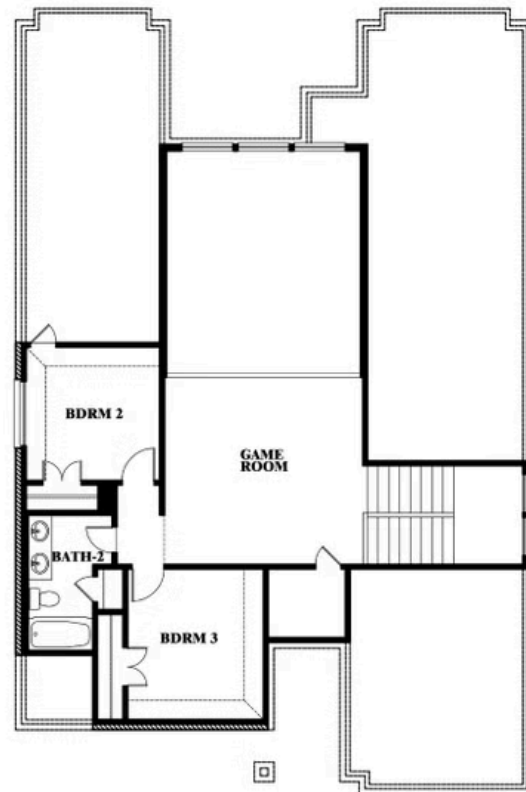

Violet

VIOLET FLOOR PLAN

SONOMA VERDE

1136 VIA TOSCANA LANE, ROCKWALL, TX 75032

Violet

This brochure is for general informational purposes and is to be used as a guide only. Changes may be made during the development process and floorplans, dimensions, fixtures, fittings, finishes and specifications are subject to change without notice. Window placement, balcony configuration, wardrobe sizes and living areas may vary slightly within each plan type. EQUAL HOUSING OPPORTUNITY

Violet

SONOMA VERDE

1136 VIA TOSCANA LANE, ROCKWALL, TX 75032

VIOLET FLOOR PLAN WITH OPTIONAL BEDROOM AT STUDY

Violet

Opt. Bed 5 & Bath 4 at Study

This brochure is for general informational purposes and is to be used as a guide only. Changes may be made during the development process and floorplans, dimensions, fixtures, fittings, finishes and specifications are subject to change without notice. Window placement, balcony configuration, wardrobe sizes and living areas may vary slightly within each plan type. EQUAL HOUSING OPPORTUNITY