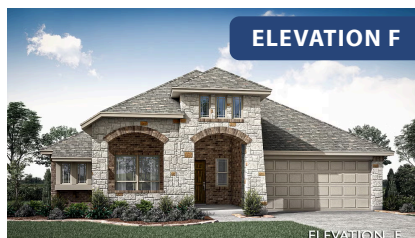

Carolina

HOMES FROM
\$498,990

CLASSIC SERIES

TERRACINA

3917 TERRACINA WAY, ROCKWALL, TX 75032

2,313
SQUARE FEET

3
BEDROOMS

2.0
BATHROOMS

2
CAR GARAGE

ELEVATION C

ELEVATION A

ELEVATION AS

ELEVATION D

ELEVATION E

ELEVATION F

Carolina