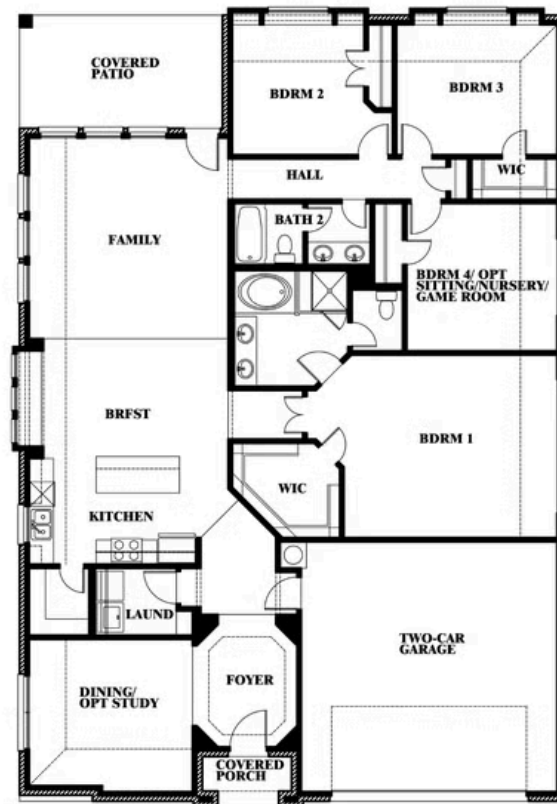

Hawthorne

HOMES FROM
\$498,990

CLASSIC SERIES

TERRACINA

3917 TERRACINA WAY, ROCKWALL, TX 75032

2,235
SQUARE FEET

4
BEDROOMS

2.0
BATHROOMS

2
CAR GARAGE

ELEVATION A

ELEVATION B

ELEVATION B

ELEVATION C

ELEVATION C

Hawthorne

TERRACINA

3917 TERRACINA WAY, ROCKWALL, TX 75032

Hawthorne

This brochure is for general informational purposes and is to be used as a guide only. Changes may be made during the development process and floorplans, dimensions, fixtures, fittings, finishes and specifications are subject to change without notice. Window placement, balcony configuration, wardrobe sizes and living areas may vary slightly within each plan type. EQUAL HOUSING OPPORTUNITY