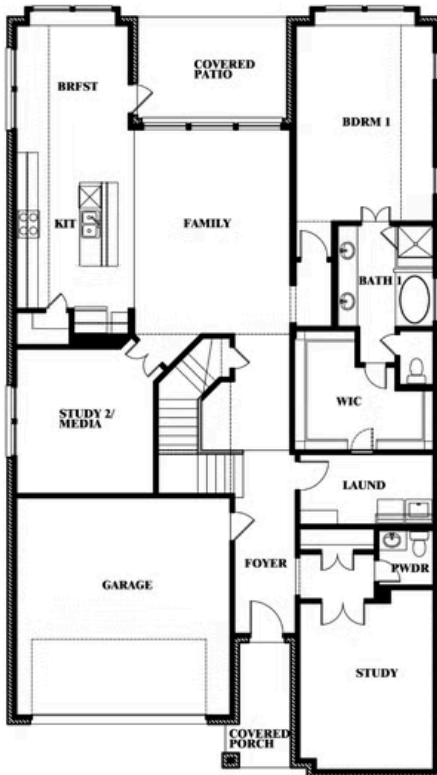

Rose

CLASSIC SERIES

HOMES FROM
\$575,990

TERRACINA

3917 TERRACINA WAY, ROCKWALL, TX 75032

3,359
SQUARE FEET

4
BEDROOMS

3.5
BATHROOMS

2
CAR GARAGE

ELEVATION A

ELEVATION AS

ELEVATION AS

ELEVATION B

ELEVATION B

ELEVATION C

ELEVATION C

ELEVATION D

ELEVATION D

Rose

ROSE FLOOR PLAN

TERRACINA

3917 TERRACINA WAY, ROCKWALL, TX 75032

Rose

This brochure is for general informational purposes and is to be used as a guide only. Changes may be made during the development process and floorplans, dimensions, fixtures, fittings, finishes and specifications are subject to change without notice. Window placement, balcony configuration, wardrobe sizes and living areas may vary slightly within each plan type. EQUAL HOUSING OPPORTUNITY

Rose

TERRACINA

3917 TERRACINA WAY, ROCKWALL, TX 75032

ROSE FLOOR PLAN WITH OPTIONAL BED & BATH AT STUDY

Rose Opt. Bed & Bath at Study

This brochure is for general informational purposes and is to be used as a guide only. Changes may be made during the development process and floorplans, dimensions, fixtures, fittings, finishes and specifications are subject to change without notice. Window placement, balcony configuration, wardrobe sizes and living areas may vary slightly within each plan type. EQUAL HOUSING OPPORTUNITY