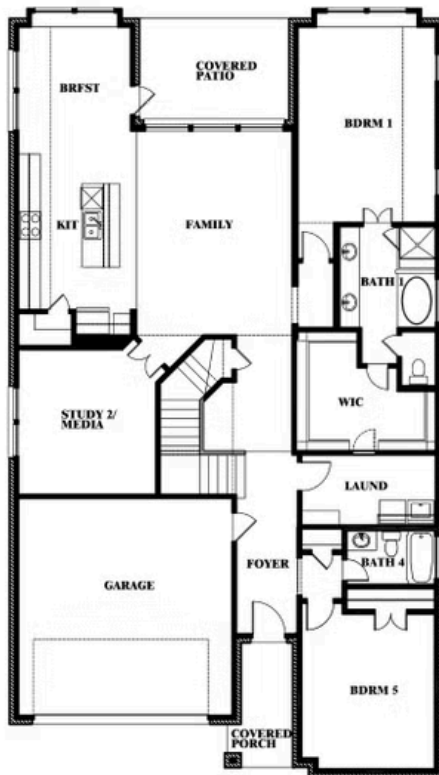

Rose

STONE RIVER GLEN 50S

2113 RIO PIEDRA DRIVE, ROYSE CITY, TX 75189

ROSE FLOOR PLAN WITH OPTIONAL BED & BATH AT STUDY

Rose Opt. Bed & Bath at Study

This brochure is for general informational purposes and is to be used as a guide only. Changes may be made during the development process and floorplans, dimensions, fixtures, fittings, finishes and specifications are subject to change without notice. Window placement, balcony configuration, wardrobe sizes and living areas may vary slightly within each plan type. EQUAL HOUSING OPPORTUNITY

Document generated Jul 1, 2026. Prices, plans, square footage, features, amenities and materials are subject to change at any time without notice and vary among communities. Listed prices are for informational purposes only, are not binding, and do not create any contractual obligation(s). The price of any home is dependent on numerous factors, all of which are unique to a specific home, and is not guaranteed until specified in a binding contract. Pricing of elevations and additional optional beds/baths varies per plan. Some plans require a premium homesite. Renderings of homes are artist concepts and may not reflect exact colors and materials. Verify current tax rates & jurisdictions with the appropriate taxing authority.