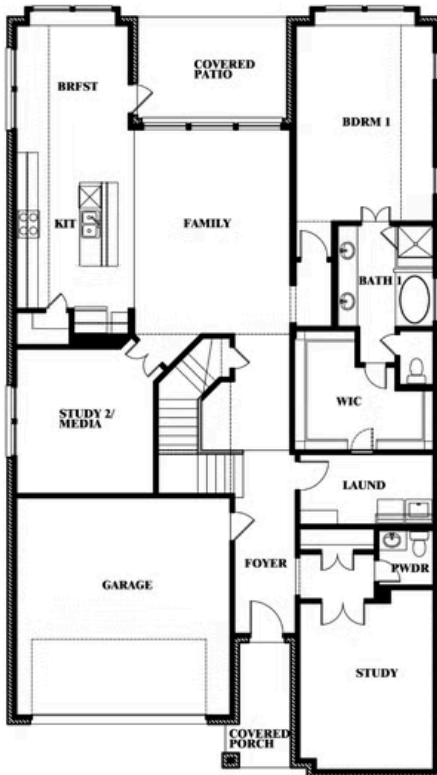

Rose

ROSE FLOOR PLAN

STONE RIVER GLEN 50S

2113 RIO PIEDRA DRIVE, ROYSE CITY, TX 75189

Rose

This brochure is for general informational purposes and is to be used as a guide only. Changes may be made during the development process and floorplans, dimensions, fixtures, fittings, finishes and specifications are subject to change without notice. Window placement, balcony configuration, wardrobe sizes and living areas may vary slightly within each plan type. EQUAL HOUSING OPPORTUNITY