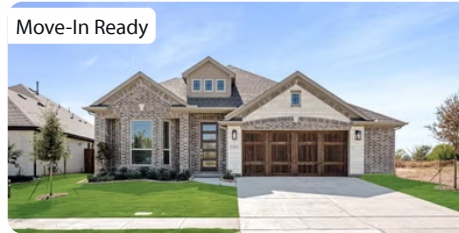

Stone River Glen 60s

6-Month Golf Membership Included

MODEL HOME: 2113 RIO PIEDRA DRIVE • ROYSE CITY, TX
75189

AVAILABLE HOMES

Move-In Ready

2329 Portrush Drive

ROYSE CITY, TX 75189

MAGNOLIA II FLOOR PLAN

3,430	4	4	2	2
SQUARE FEET	BEDS	BATHS	GARAGE	STORIES

WAS ~~\$649,905~~ NOW **\$534,905**

Other Available Homes in Stone River Glen

6-Month Golf Membership Included

MODELS: 2117 RIO PIEDRA DR, ROYSE CITY, TX 75189 | **CAROLINA IV**

2113 RIO PIEDRA DRIVE, ROYSE CITY, TX 75189 | **BELLFLOWER IV**

AVAILABLE HOMES

Move-In Ready

2120 Saint Annes Boulevard

ROYSE CITY, TX 75189
STONE RIVER GLEN 50S

DOGWOOD FLOOR PLAN

1,840	3	2	2	1
SQUARE FEET	BEDS	BATHS	GARAGE	STORY

WAS ~~\$444,076~~ NOW **\$394,076**

Move-In Ready

2161 Rio Piedra Drive

ROYSE CITY, TX 75189
STONE RIVER GLEN 50S

CYPRESS II FLOOR PLAN

2,462	4	3	2.5	2
SQUARE FEET	BEDS	BATHS	GARAGE	STORIES

WAS ~~\$492,389~~ NOW **\$432,789**