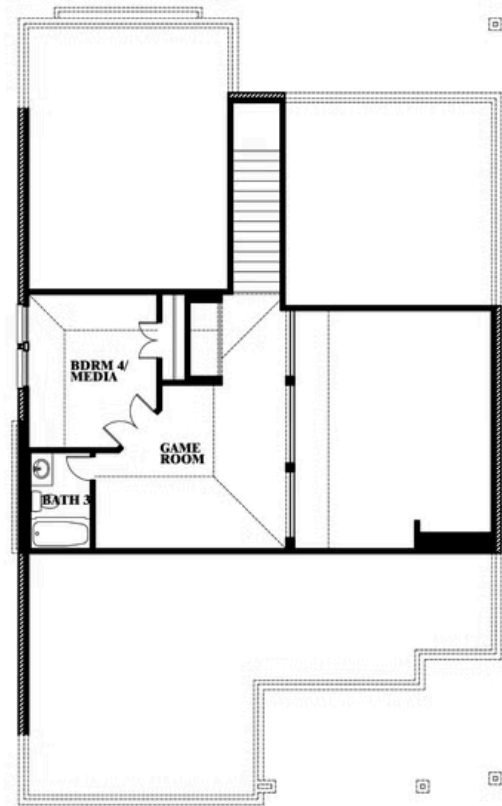

Dogwood III

HOMES FROM
\$428,990

CLASSIC SERIES

STONE RIVER GLEN 60S

2113 RIO PIEDRA DRIVE, ROYSE CITY, TX 75189

2,333
SQUARE FEET

4
BEDROOMS

3.0
BATHROOMS

2
CAR GARAGE

Dogwood III

STONE RIVER GLEN 60S

2113 RIO PIEDRA DRIVE, ROYSE CITY, TX 75189

Dogwood III

This brochure is for general informational purposes and is to be used as a guide only. Changes may be made during the development process and floorplans, dimensions, fixtures, fittings, finishes and specifications are subject to change without notice. Window placement, balcony configuration, wardrobe sizes and living areas may vary slightly within each plan type. EQUAL HOUSING OPPORTUNITY