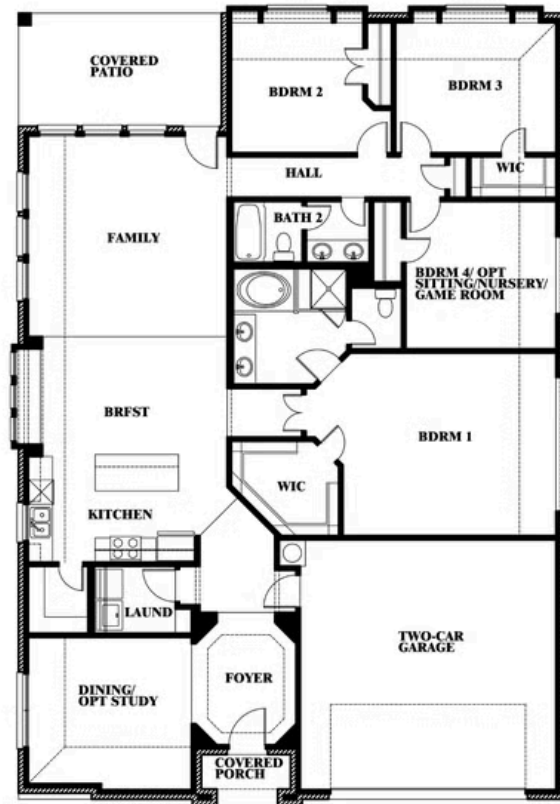

Hawthorne

STONE RIVER GLEN 60S

2113 RIO PIEDRA DRIVE, ROYSE CITY, TX 75189

Hawthorne

This brochure is for general informational purposes and is to be used as a guide only. Changes may be made during the development process and floorplans, dimensions, fixtures, fittings, finishes and specifications are subject to change without notice. Window placement, balcony configuration, wardrobe sizes and living areas may vary slightly within each plan type. EQUAL HOUSING OPPORTUNITY