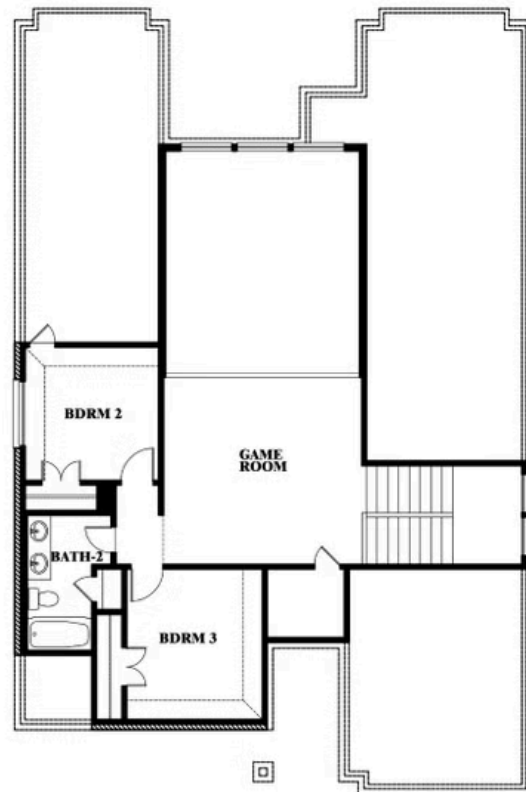

ELEVATION D

ELEVATION D

Violet

VIOLET FLOOR PLAN

STONE RIVER GLEN 60S

2113 RIO PIEDRA DRIVE, ROYSE CITY, TX 75189

Violet

This brochure is for general informational purposes and is to be used as a guide only. Changes may be made during the development process and floorplans, dimensions, fixtures, fittings, finishes and specifications are subject to change without notice. Window placement, balcony configuration, wardrobe sizes and living areas may vary slightly within each plan type. EQUAL HOUSING OPPORTUNITY

Violet

STONE RIVER GLEN 60S

2113 RIO PIEDRA DRIVE, ROYSE CITY, TX 75189

VIOLET FLOOR PLAN WITH OPTIONAL BEDROOM AT STUDY

Violet

Opt. Bed 5 & Bath 4 at Study

This brochure is for general informational purposes and is to be used as a guide only. Changes may be made during the development process and floorplans, dimensions, fixtures, fittings, finishes and specifications are subject to change without notice. Window placement, balcony configuration, wardrobe sizes and living areas may vary slightly within each plan type. EQUAL HOUSING OPPORTUNITY