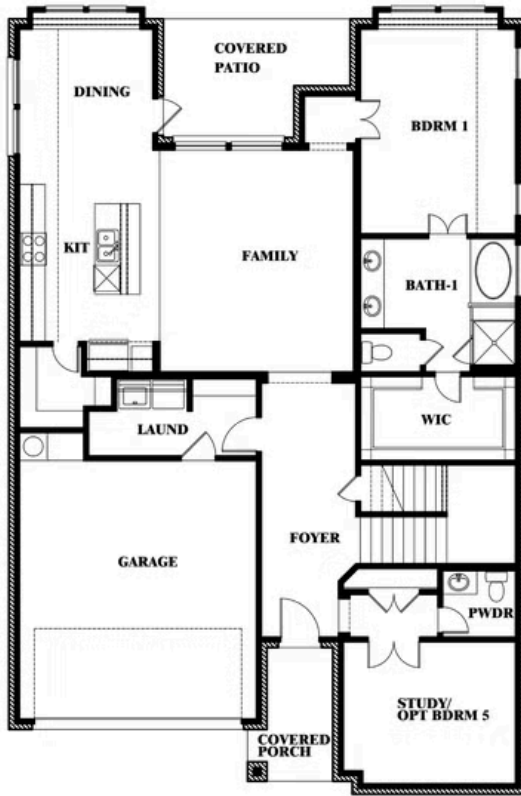

Violet

CLASSIC SERIES

HOMES FROM
\$439,990

STONE RIVER GLEN 60S

2113 RIO PIEDRA DRIVE, ROYSE CITY, TX 75189

2,381
SQUARE FEET

3
BEDROOMS

2.5
BATHROOMS

2
CAR GARAGE

ELEVATION A

ELEVATION AS

ELEVATION AS

ELEVATION B

ELEVATION B

ELEVATION C

ELEVATION C

ELEVATION D

ELEVATION D

Violet

VIOLET FLOOR PLAN

STONE RIVER GLEN 60S

2113 RIO PIEDRA DRIVE, ROYSE CITY, TX 75189

Violet

This brochure is for general informational purposes and is to be used as a guide only. Changes may be made during the development process and floorplans, dimensions, fixtures, fittings, finishes and specifications are subject to change without notice. Window placement, balcony configuration, wardrobe sizes and living areas may vary slightly within each plan type. EQUAL HOUSING OPPORTUNITY

Violet

STONE RIVER GLEN 60S

2113 RIO PIEDRA DRIVE, ROYSE CITY, TX 75189

VIOLET FLOOR PLAN WITH OPTIONAL BEDROOM AT STUDY

Violet

Opt. Bed 5 & Bath 4 at Study

This brochure is for general informational purposes and is to be used as a guide only. Changes may be made during the development process and floorplans, dimensions, fixtures, fittings, finishes and specifications are subject to change without notice. Window placement, balcony configuration, wardrobe sizes and living areas may vary slightly within each plan type. EQUAL HOUSING OPPORTUNITY