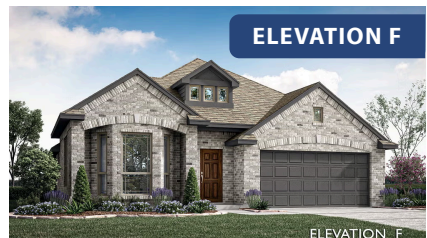

ELEVATION F