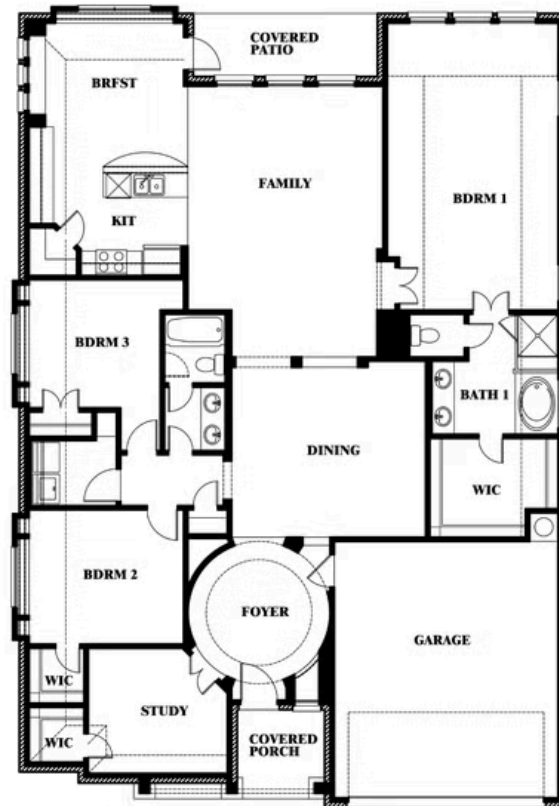

Carolina

HOMES FROM
\$423,990

CLASSIC SERIES

WATERSCAPE CLASSIC 60S

1034 WATERCOURSE PLACE, ROYSE CITY, TX 75189

2,313
SQUARE FEET

3
BEDROOMS

2.0
BATHROOMS

2
CAR GARAGE

ELEVATION C

ELEVATION A

ELEVATION A

ELEVATION AS

ELEVATION AS

ELEVATION D

ELEVATION D

Carolina

WATERSCAPE CLASSIC 60S

1034 WATERCOURSE PLACE, ROYSE CITY, TX 75189

Carolina

This brochure is for general informational purposes and is to be used as a guide only. Changes may be made during the development process and floorplans, dimensions, fixtures, fittings, finishes and specifications are subject to change without notice. Window placement, balcony configuration, wardrobe sizes and living areas may vary slightly within each plan type. EQUAL HOUSING OPPORTUNITY