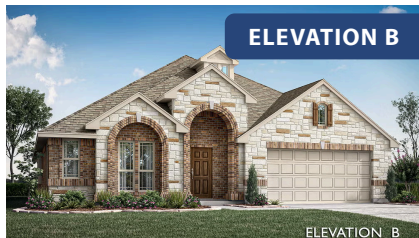

Hawthorne

HOMES FROM
\$425,990

CLASSIC SERIES

WATERSCAPE CLASSIC 60S

1034 WATERCOURSE PLACE, ROYSE CITY, TX 75189

2,235
SQUARE FEET

4
BEDROOMS

2.0
BATHROOMS

2
CAR GARAGE

ELEVATION A

ELEVATION B

ELEVATION B

ELEVATION C

ELEVATION C

Hawthorne

WATERSCAPE CLASSIC 60S