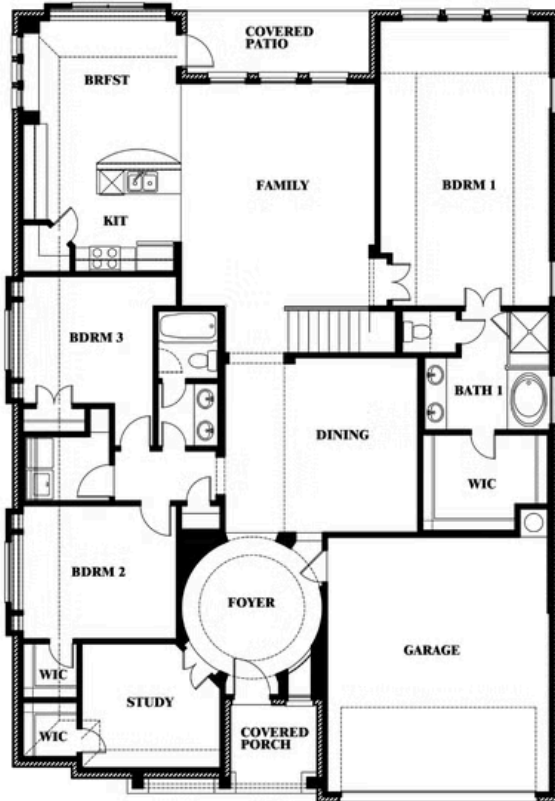

Carolina III

HOMES FROM
\$505,990

CLASSIC SERIES

SUNRISE AT GARDEN VALLEY

182 MORNING LIGHT LANE, WAXAHACHIE, TX 75165

3,067
SQUARE FEET

4
BEDROOMS

3.0
BATHROOMS

2
CAR GARAGE

ELEVATION AS

ELEVATION A

ELEVATION A

ELEVATION C

ELEVATION C

ELEVATION D

ELEVATION D

ELEVATION E

ELEVATION E

ELEVATION F

ELEVATION F

Carolina III

SUNRISE AT GARDEN VALLEY

182 MORNING LIGHT LANE, WAXAHACHIE, TX 75165

Carolina III

This brochure is for general informational purposes and is to be used as a guide only. Changes may be made during the development process and floorplans, dimensions, fixtures, fittings, finishes and specifications are subject to change without notice. Window placement, balcony configuration, wardrobe sizes and living areas may vary slightly within each plan type. EQUAL HOUSING OPPORTUNITY