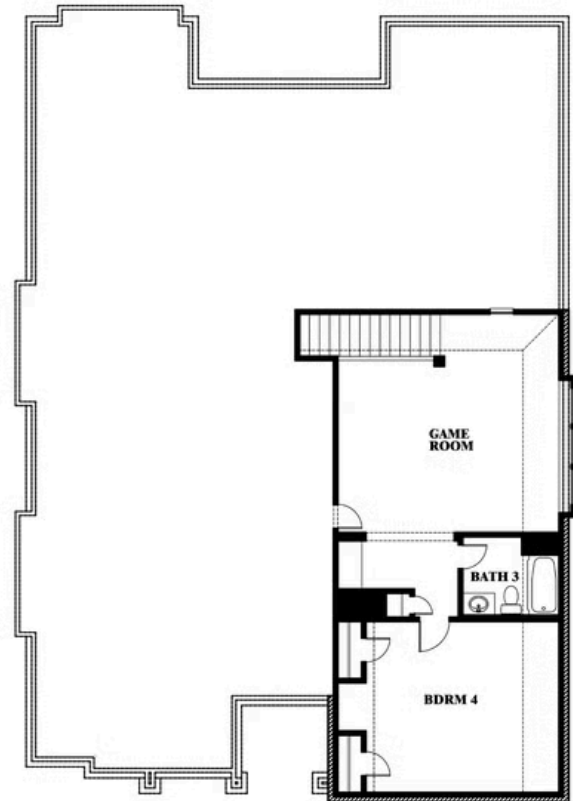

ELEVATION E

ELEVATION E

ELEVATION F

ELEVATION F

Carolina III

SUNRISE AT GARDEN VALLEY

182 MORNING LIGHT LANE, WAXAHACHIE, TX 75165

Carolina III

This brochure is for general informational purposes and is to be used as a guide only. Changes may be made during the development process and floorplans, dimensions, fixtures, fittings, finishes and specifications are subject to change without notice. Window placement, balcony configuration, wardrobe sizes and living areas may vary slightly within each plan type. EQUAL HOUSING OPPORTUNITY