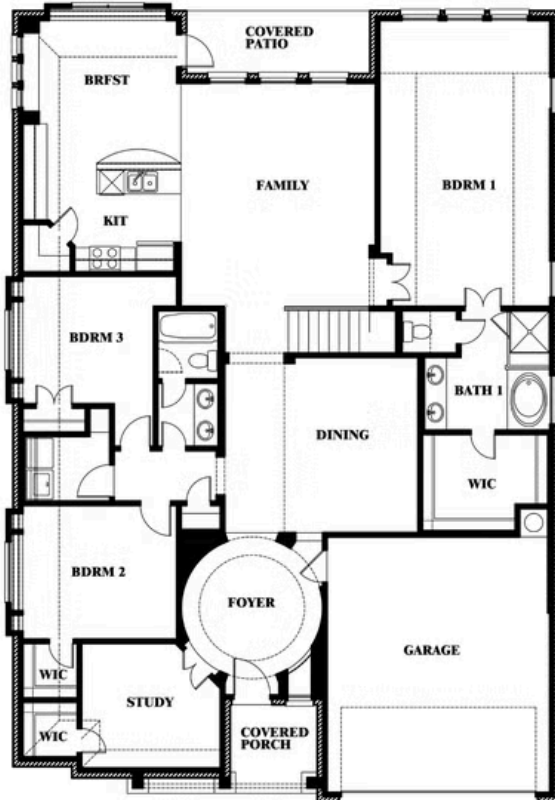

Carolina III

THE OASIS AT NORTH GROVE 60-70
1735 UPLAND ROAD, WAXAHACHIE, TX 75165

Carolina III

This brochure is for general informational purposes and is to be used as a guide only. Changes may be made during the development process and floorplans, dimensions, fixtures, fittings, finishes and specifications are subject to change without notice. Window placement, balcony configuration, wardrobe sizes and living areas may vary slightly within each plan type. **EQUAL HOUSING OPPORTUNITY**