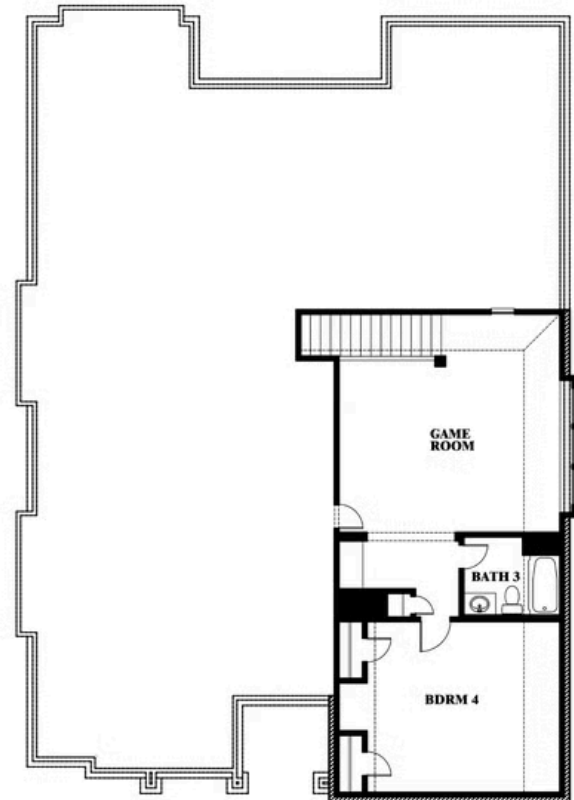

Carolina III

THE OASIS AT NORTH GROVE 60-70
1735 UPLAND ROAD, WAXAHACHIE, TX 75165

Carolina III

This brochure is for general informational purposes and is to be used as a guide only. Changes may be made during the development process and floorplans, dimensions, fixtures, fittings, finishes and specifications are subject to change without notice. Window placement, balcony configuration, wardrobe sizes and living areas may vary slightly within each plan type. **EQUAL HOUSING OPPORTUNITY**