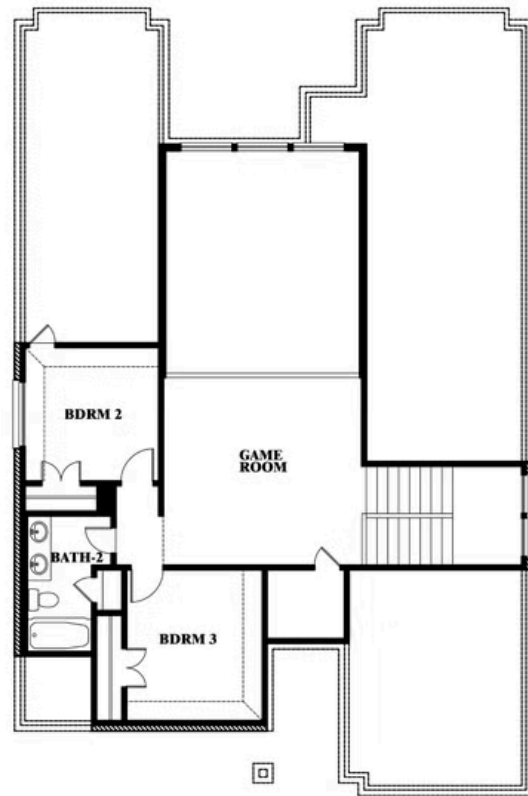

Violet

CLASSIC SERIES

HOMES FROM
\$448,990

THE OASIS AT NORTH GROVE 60
1735 UPLAND ROAD, WAXAHACHIE, TX 75165

2,381
SQUARE FEET

3
BEDROOMS

2.5
BATHROOMS

2
CAR GARAGE

Violet

VIOLET FLOOR PLAN

THE OASIS AT NORTH GROVE 60

1735 UPLAND ROAD, WAXAHACHIE, TX 75165

Violet

This brochure is for general informational purposes and is to be used as a guide only. Changes may be made during the development process and floorplans, dimensions, fixtures, fittings, finishes and specifications are subject to change without notice. Window placement, balcony configuration, wardrobe sizes and living areas may vary slightly within each plan type. EQUAL HOUSING OPPORTUNITY

Violet

THE OASIS AT NORTH GROVE 60

1735 UPLAND ROAD, WAXAHACHIE, TX 75165

VIOLET FLOOR PLAN WITH OPTIONAL BEDROOM AT STUDY

Violet

Opt. Bed 5 & Bath 4 at Study

This brochure is for general informational purposes and is to be used as a guide only. Changes may be made during the development process and floorplans, dimensions, fixtures, fittings, finishes and specifications are subject to change without notice. Window placement, balcony configuration, wardrobe sizes and living areas may vary slightly within each plan type. EQUAL HOUSING OPPORTUNITY