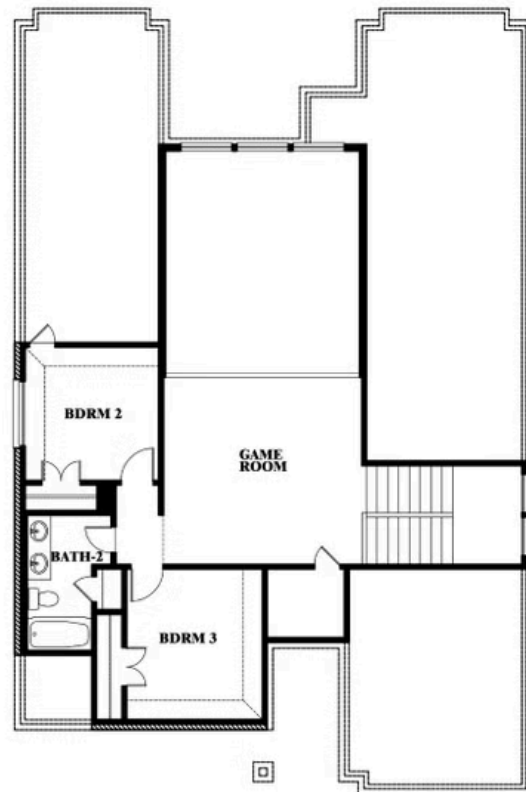

Violet

CLASSIC SERIES

HOMES FROM
\$448,990

THE OASIS AT NORTH GROVE 60
1735 UPLAND ROAD, WAXAHACHIE, TX 75165

2,381
SQUARE FEET

3
BEDROOMS

2.5
BATHROOMS

2
CAR GARAGE

Violet

VIOLET FLOOR PLAN

THE OASIS AT NORTH GROVE 60

1735 UPLAND ROAD, WAXAHACHIE, TX 75165

Violet

This brochure is for general informational purposes and is to be used as a guide only. Changes may be made during the development process and floorplans, dimensions, fixtures, fittings, finishes and specifications are subject to change without notice. Window placement, balcony configuration, wardrobe sizes and living areas may vary slightly within each plan type. EQUAL HOUSING OPPORTUNITY

Violet

THE OASIS AT NORTH GROVE 60

1735 UPLAND ROAD, WAXAHACHIE, TX 75165

VIOLET FLOOR PLAN WITH OPTIONAL BEDROOM AT STUDY

Violet

Opt. Bed 5 & Bath 4 at Study

This brochure is for general informational purposes and is to be used as a guide only. Changes may be made during the development process and floorplans, dimensions, fixtures, fittings, finishes and specifications are subject to change without notice. Window placement, balcony configuration, wardrobe sizes and living areas may vary slightly within each plan type. EQUAL HOUSING OPPORTUNITY