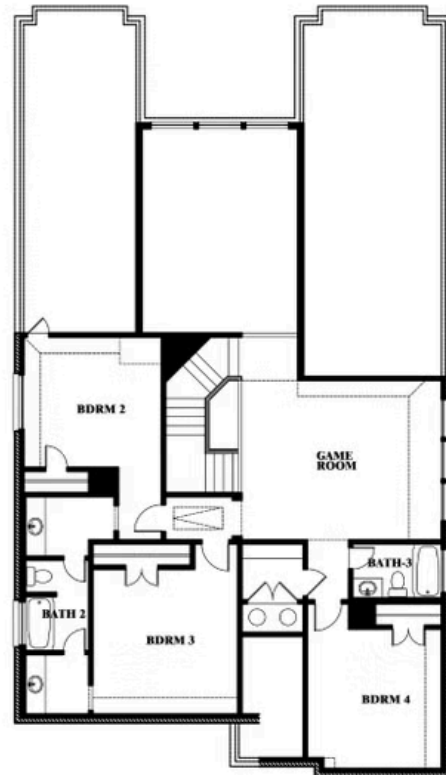

Rose

ROSE FLOOR PLAN

THE RETREAT AT NORTH GROVE 60

1735 UPLAND ROAD, WAXAHACHIE, TX 75165

Rose

This brochure is for general informational purposes and is to be used as a guide only. Changes may be made during the development process and floorplans, dimensions, fixtures, fittings, finishes and specifications are subject to change without notice. Window placement, balcony configuration, wardrobe sizes and living areas may vary slightly within each plan type. EQUAL HOUSING OPPORTUNITY

Rose

THE RETREAT AT NORTH GROVE 60

1735 UPLAND ROAD, WAXAHACHIE, TX 75165

ROSE FLOOR PLAN WITH OPTIONAL BED & BATH AT STUDY

Rose Opt. Bed & Bath at Study

This brochure is for general informational purposes and is to be used as a guide only. Changes may be made during the development process and floorplans, dimensions, fixtures, fittings, finishes and specifications are subject to change without notice. Window placement, balcony configuration, wardrobe sizes and living areas may vary slightly within each plan type. EQUAL HOUSING OPPORTUNITY