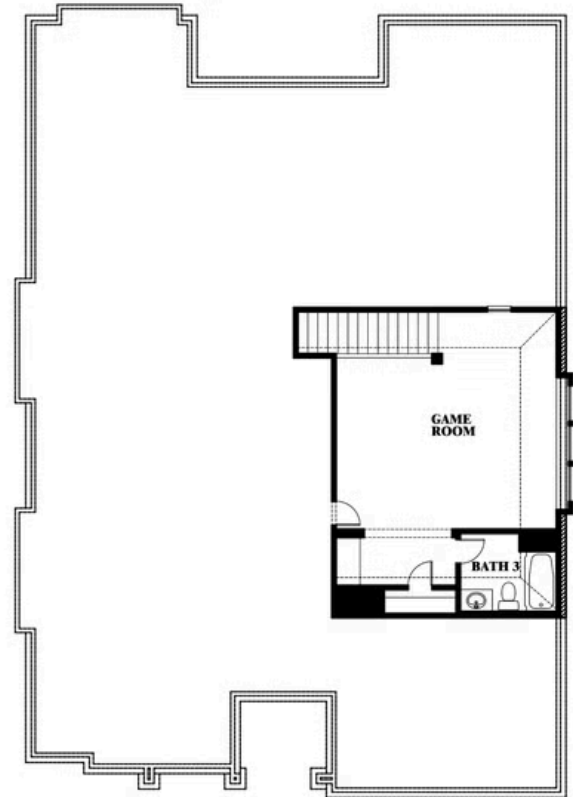

2
CAR GARAGE

ELEVATION D

ELEVATION A

ELEVATION A

ELEVATION AS

ELEVATION AS

ELEVATION C

ELEVATION C

ELEVATION E

ELEVATION E

ELEVATION F

ELEVATION F

Carolina II

THE RETREAT AT NORTH GROVE 70-75
1735 UPLAND ROAD, WAXAHACHIE, TX 75165

Carolina II

This brochure is for general informational purposes and is to be used as a guide only. Changes may be made during the development process and floorplans, dimensions, fixtures, fittings, finishes and specifications are subject to change without notice. Window placement, balcony configuration, wardrobe sizes and living areas may vary slightly within each plan type. EQUAL HOUSING OPPORTUNITY

Carolina II

THE RETREAT AT NORTH GROVE 70-75
1735 UPLAND ROAD, WAXAHACHIE, TX 75165

Carolina II with Media Room

This brochure is for general informational purposes and is to be used as a guide only. Changes may be made during the development process and floorplans, dimensions, fixtures, fittings, finishes and specifications are subject to change without notice. Window placement, balcony configuration, wardrobe sizes and living areas may vary slightly within each plan type. **EQUAL HOUSING OPPORTUNITY**