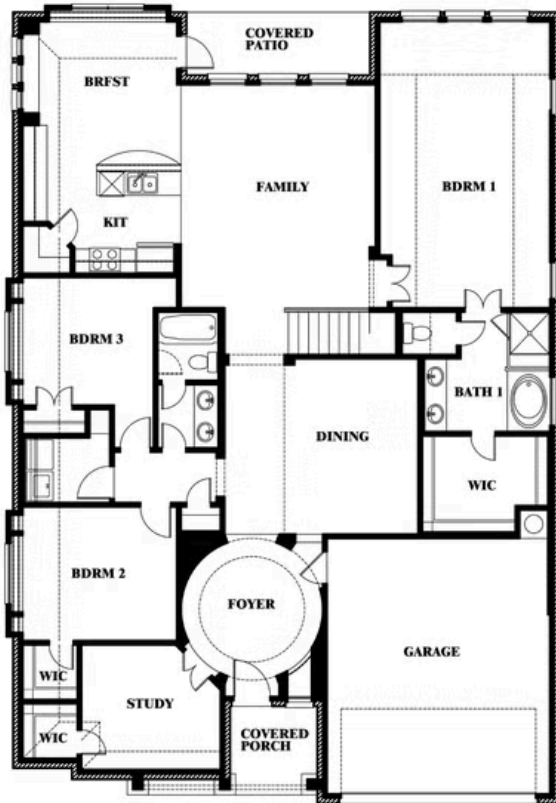

2
CAR GARAGE

ELEVATION D

ELEVATION A

ELEVATION A

ELEVATION AS

ELEVATION AS

ELEVATION C

ELEVATION C

ELEVATION E

ELEVATION E

ELEVATION F

ELEVATION F

Carolina II

THE RETREAT AT NORTH GROVE 70-75
1735 UPLAND ROAD, WAXAHACHIE, TX 75165

Carolina II

This brochure is for general informational purposes and is to be used as a guide only. Changes may be made during the development process and floorplans, dimensions, fixtures, fittings, finishes and specifications are subject to change without notice. Window placement, balcony configuration, wardrobe sizes and living areas may vary slightly within each plan type. EQUAL HOUSING OPPORTUNITY

Carolina II

THE RETREAT AT NORTH GROVE 70-75
1735 UPLAND ROAD, WAXAHACHIE, TX 75165

Carolina II with Media Room

This brochure is for general informational purposes and is to be used as a guide only. Changes may be made during the development process and floorplans, dimensions, fixtures, fittings, finishes and specifications are subject to change without notice. Window placement, balcony configuration, wardrobe sizes and living areas may vary slightly within each plan type. **EQUAL HOUSING OPPORTUNITY**