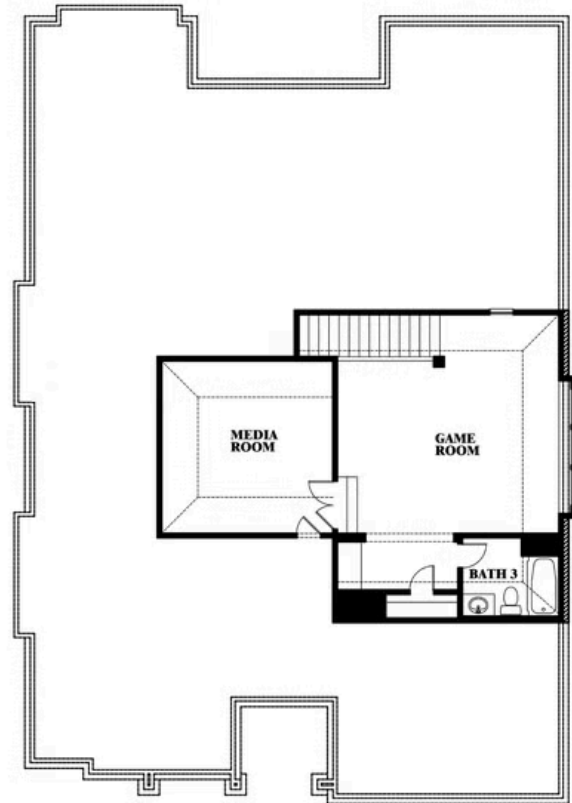

ELEVATION E

ELEVATION E

ELEVATION F

ELEVATION F

Carolina II

THE RETREAT AT NORTH GROVE 70-75
1735 UPLAND ROAD, WAXAHACHIE, TX 75165

Carolina II

This brochure is for general informational purposes and is to be used as a guide only. Changes may be made during the development process and floorplans, dimensions, fixtures, fittings, finishes and specifications are subject to change without notice. Window placement, balcony configuration, wardrobe sizes and living areas may vary slightly within each plan type. EQUAL HOUSING OPPORTUNITY

Carolina II

THE RETREAT AT NORTH GROVE 70-75
1735 UPLAND ROAD, WAXAHACHIE, TX 75165

Carolina II with Media Room

This brochure is for general informational purposes and is to be used as a guide only. Changes may be made during the development process and floorplans, dimensions, fixtures, fittings, finishes and specifications are subject to change without notice. Window placement, balcony configuration, wardrobe sizes and living areas may vary slightly within each plan type. **EQUAL HOUSING OPPORTUNITY**