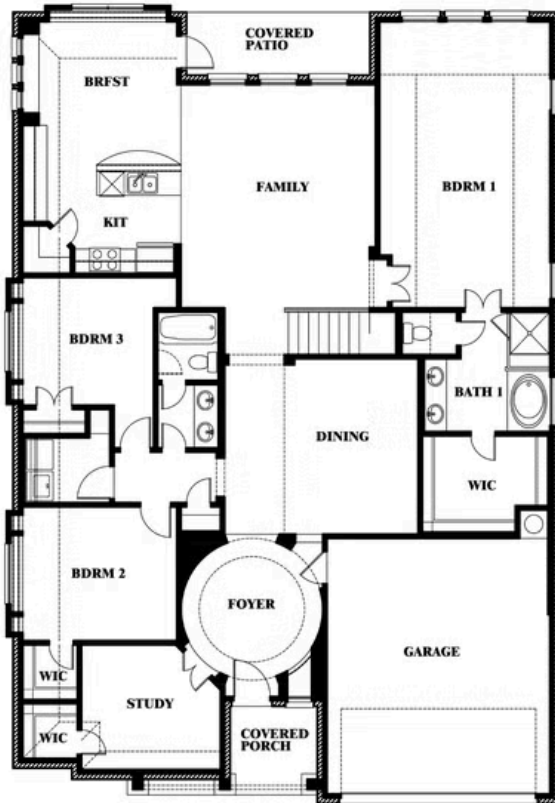

2
CAR GARAGE

ELEVATION D

ELEVATION A

ELEVATION A

ELEVATION AS

ELEVATION AS

ELEVATION C

ELEVATION C

ELEVATION E

ELEVATION E

ELEVATION F

ELEVATION F

Carolina II

THE RETREAT AT NORTH GROVE 70-75
1735 UPLAND ROAD, WAXAHACHIE, TX 75165

Carolina II

This brochure is for general informational purposes and is to be used as a guide only. Changes may be made during the development process and floorplans, dimensions, fixtures, fittings, finishes and specifications are subject to change without notice. Window placement, balcony configuration, wardrobe sizes and living areas may vary slightly within each plan type. EQUAL HOUSING OPPORTUNITY

Carolina II

THE RETREAT AT NORTH GROVE 70-75
1735 UPLAND ROAD, WAXAHACHIE, TX 75165

Carolina II with Media Room

This brochure is for general informational purposes and is to be used as a guide only. Changes may be made during the development process and floorplans, dimensions, fixtures, fittings, finishes and specifications are subject to change without notice. Window placement, balcony configuration, wardrobe sizes and living areas may vary slightly within each plan type. **EQUAL HOUSING OPPORTUNITY**