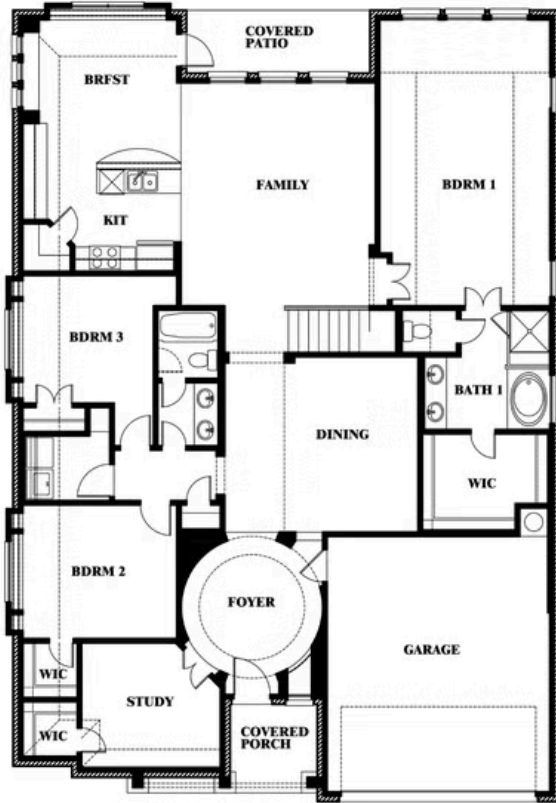

Carolina II

HOMES FROM
\$482,990

CLASSIC SERIES

THE RETREAT AT NORTH GROVE 70-75

1735 UPLAND ROAD, WAXAHACHIE, TX 75165

2,771
SQUARE FEET

3
BEDROOMS

3.0
BATHROOMS

2
CAR GARAGE

Carolina II

THE RETREAT AT NORTH GROVE 70-75
1735 UPLAND ROAD, WAXAHACHIE, TX 75165

Carolina II

This brochure is for general informational purposes and is to be used as a guide only. Changes may be made during the development process and floorplans, dimensions, fixtures, fittings, finishes and specifications are subject to change without notice. Window placement, balcony configuration, wardrobe sizes and living areas may vary slightly within each plan type. EQUAL HOUSING OPPORTUNITY

Carolina II

THE RETREAT AT NORTH GROVE 70-75

1735 UPLAND ROAD, WAXAHACHIE, TX 75165

Carolina II with Media Room

This brochure is for general informational purposes and is to be used as a guide only. Changes may be made during the development process and floorplans, dimensions, fixtures, fittings, finishes and specifications are subject to change without notice. Window placement, balcony configuration, wardrobe sizes and living areas may vary slightly within each plan type. EQUAL HOUSING OPPORTUNITY