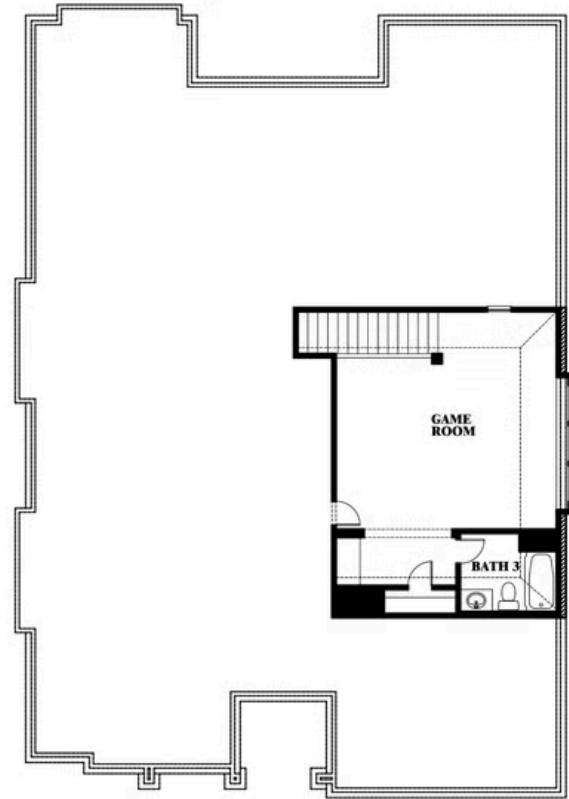

Carolina II

HOMES FROM
\$482,990

CLASSIC SERIES

THE RETREAT AT NORTH GROVE 70-75

1735 UPLAND ROAD, WAXAHACHIE, TX 75165

2,771
SQUARE FEET

3
BEDROOMS

3.0
BATHROOMS

2
CAR GARAGE

Carolina II

THE RETREAT AT NORTH GROVE 70-75
1735 UPLAND ROAD, WAXAHACHIE, TX 75165

Carolina II

This brochure is for general informational purposes and is to be used as a guide only. Changes may be made during the development process and floorplans, dimensions, fixtures, fittings, finishes and specifications are subject to change without notice. Window placement, balcony configuration, wardrobe sizes and living areas may vary slightly within each plan type. EQUAL HOUSING OPPORTUNITY

Carolina II

THE RETREAT AT NORTH GROVE 70-75

1735 UPLAND ROAD, WAXAHACHIE, TX 75165

Carolina II with Media Room

This brochure is for general informational purposes and is to be used as a guide only. Changes may be made during the development process and floorplans, dimensions, fixtures, fittings, finishes and specifications are subject to change without notice. Window placement, balcony configuration, wardrobe sizes and living areas may vary slightly within each plan type. EQUAL HOUSING OPPORTUNITY